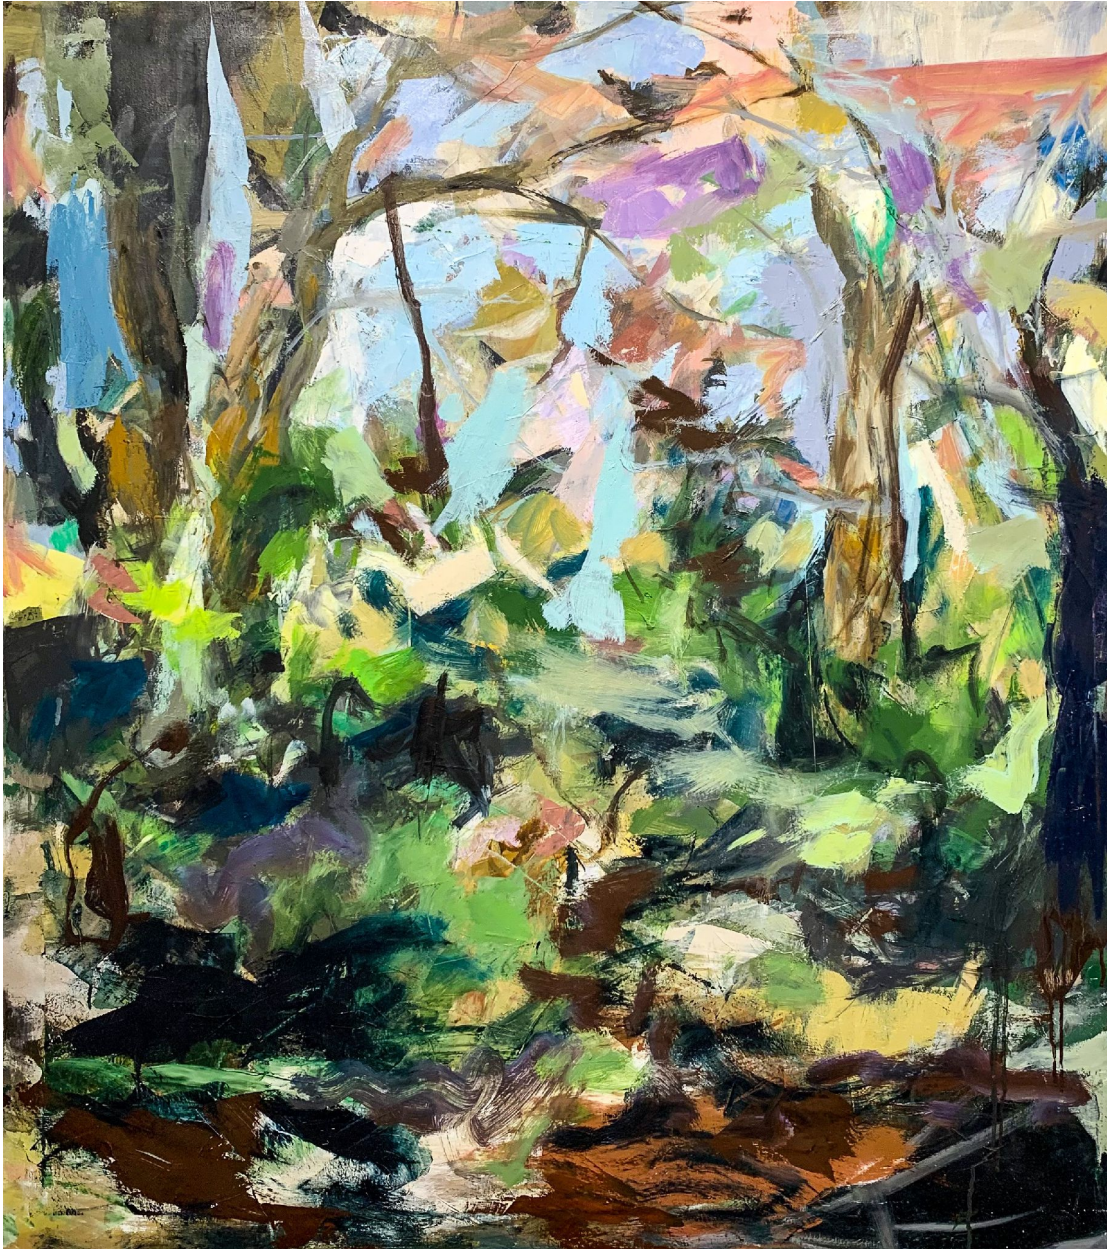

**JRB ART**  
**AT THE ELMS**  
Paseo Arts District

Rea Baldrige, *PREFALL*, 2020  
Oil on Canvas, 40 x 36 in. (101.6 x 91.4 cm)  
BAL089, Sold