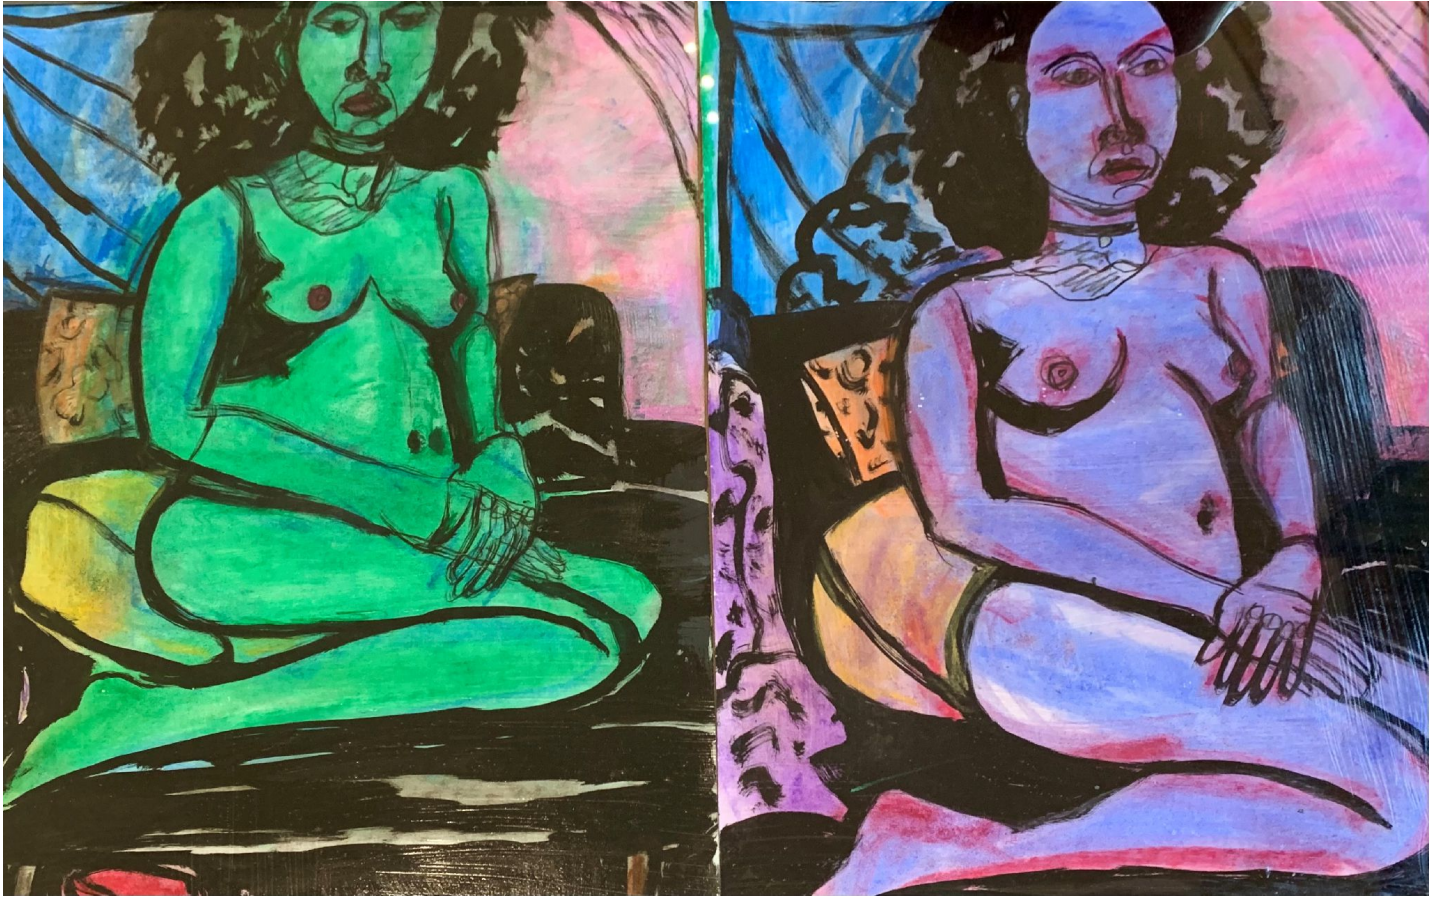

JRB ART
AT THE ELMS
Paseo Arts District

John Brandenburg, *DOUBLE FIGURE*, 2020
Mixed Media on Paper, 26 x 38 in. (66 x 96.5 cm)
BRA523, \$700