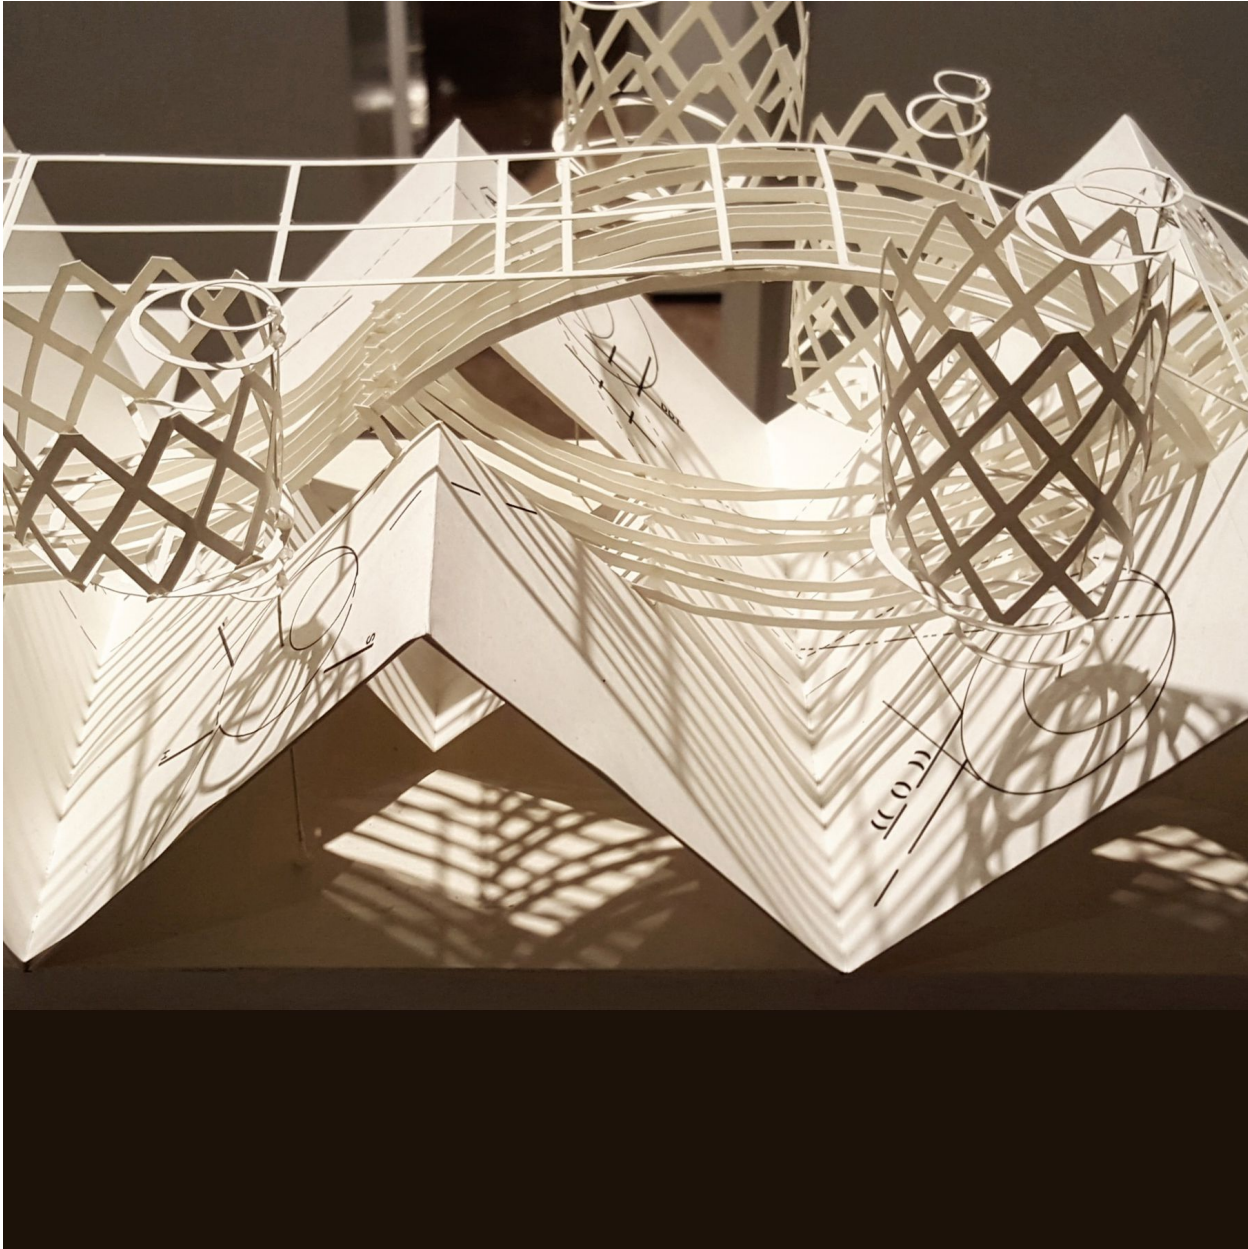

**JRB ART**  
**AT THE ELMS**  
Paseo Arts District

Adam Lanman, *SILOS*, 2016  
Paper, mixed media, 10 x 8 x 54 in. (25.4 x 20.3 x 137.2 cm)  
LANM009, \$1,425