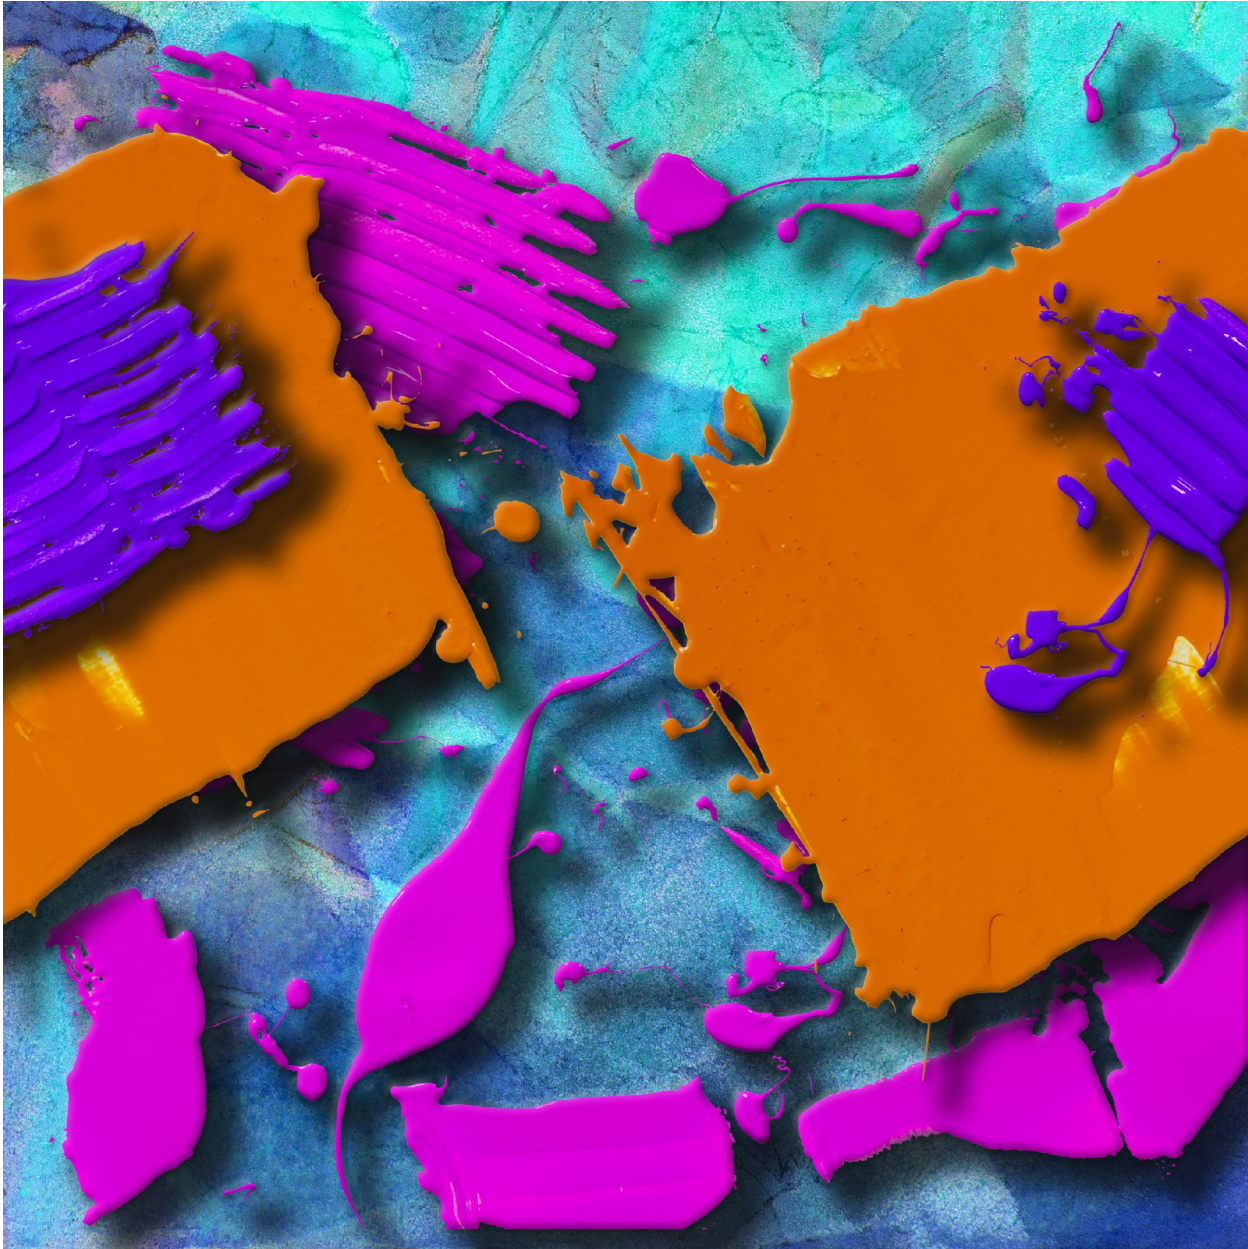

**JRB ART**  
**AT THE ELMS**  
Paseo Arts District

Larry Hefner, *LAYERED ANGELS*  
Archival Dyes and Resin on Panel, 8 x 8 in. (20.3 x 20.3 cm)  
HEF075, \$250