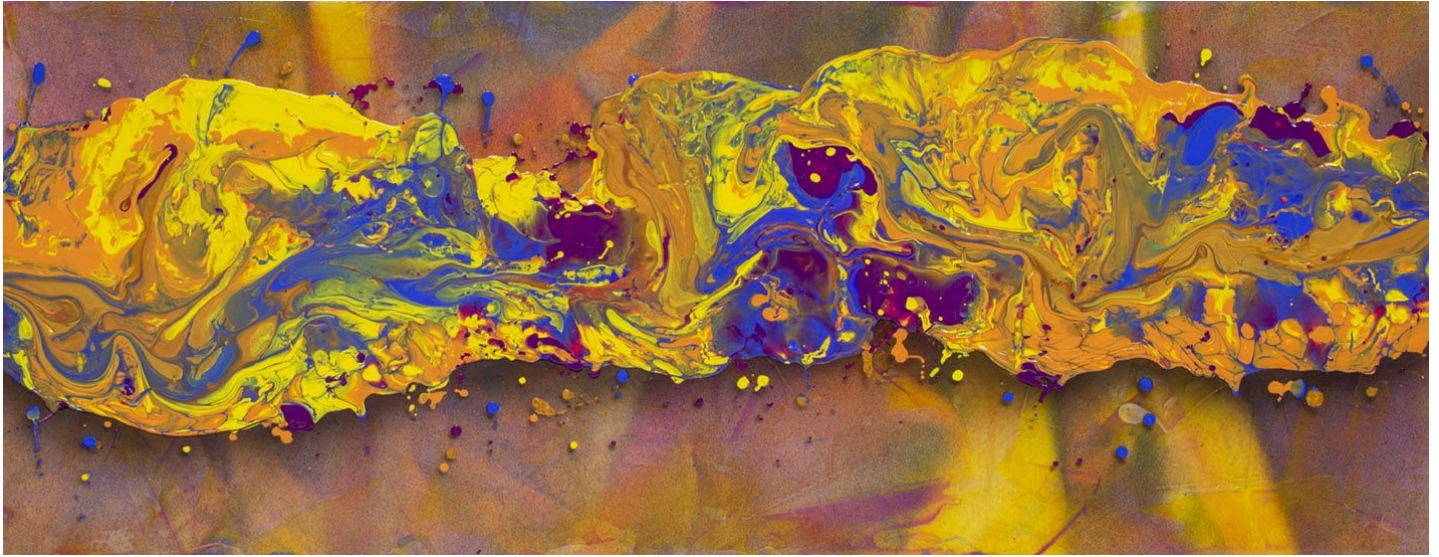

**JRB ART**  
**AT THE ELMS**  
Paseo Arts District

Larry Hefner, *RIVER POUR RUNS THROUGH IT*  
Acrylic on Canvas, 17 x 43 in. (43.2 x 109.2 cm)  
HEF074, Sold