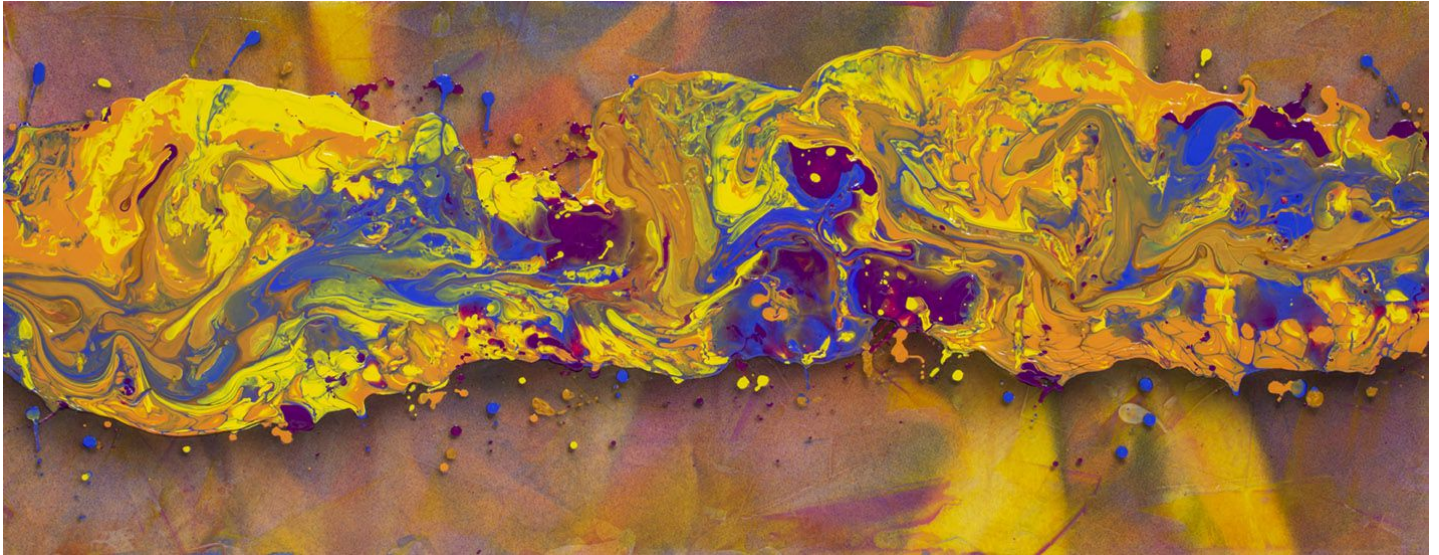

JRB ART
AT THE ELMS
Paseo Arts District

Larry Hefner, *RIVER POUR RUNS THROUGH IT*
Acrylic on Canvas, 17 x 43 in. (43.2 x 109.2 cm)
HEF074, Sold