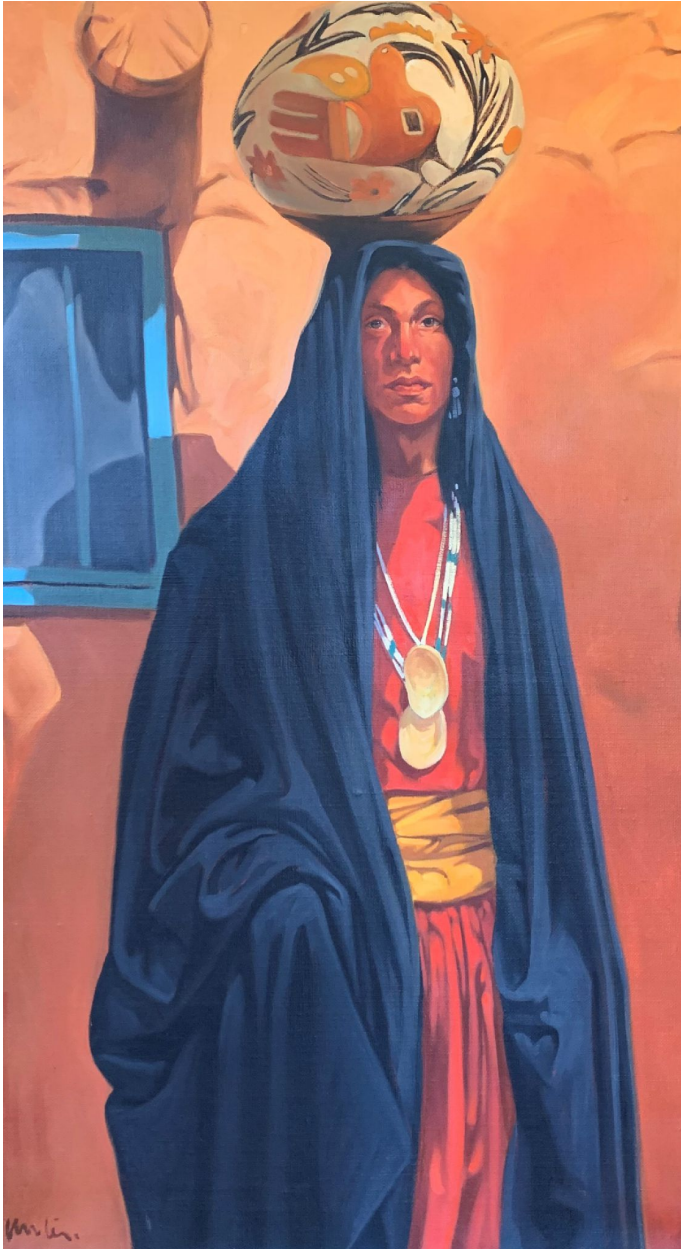

**JRB ART**  
**AT THE ELMS**  
Paseo Arts District

Walt Wooten, *ACOMA INDIAN WOMAN*  
Oil on Canvas, 50 x 28 in. (127 x 71.1 cm)  
WOOT001