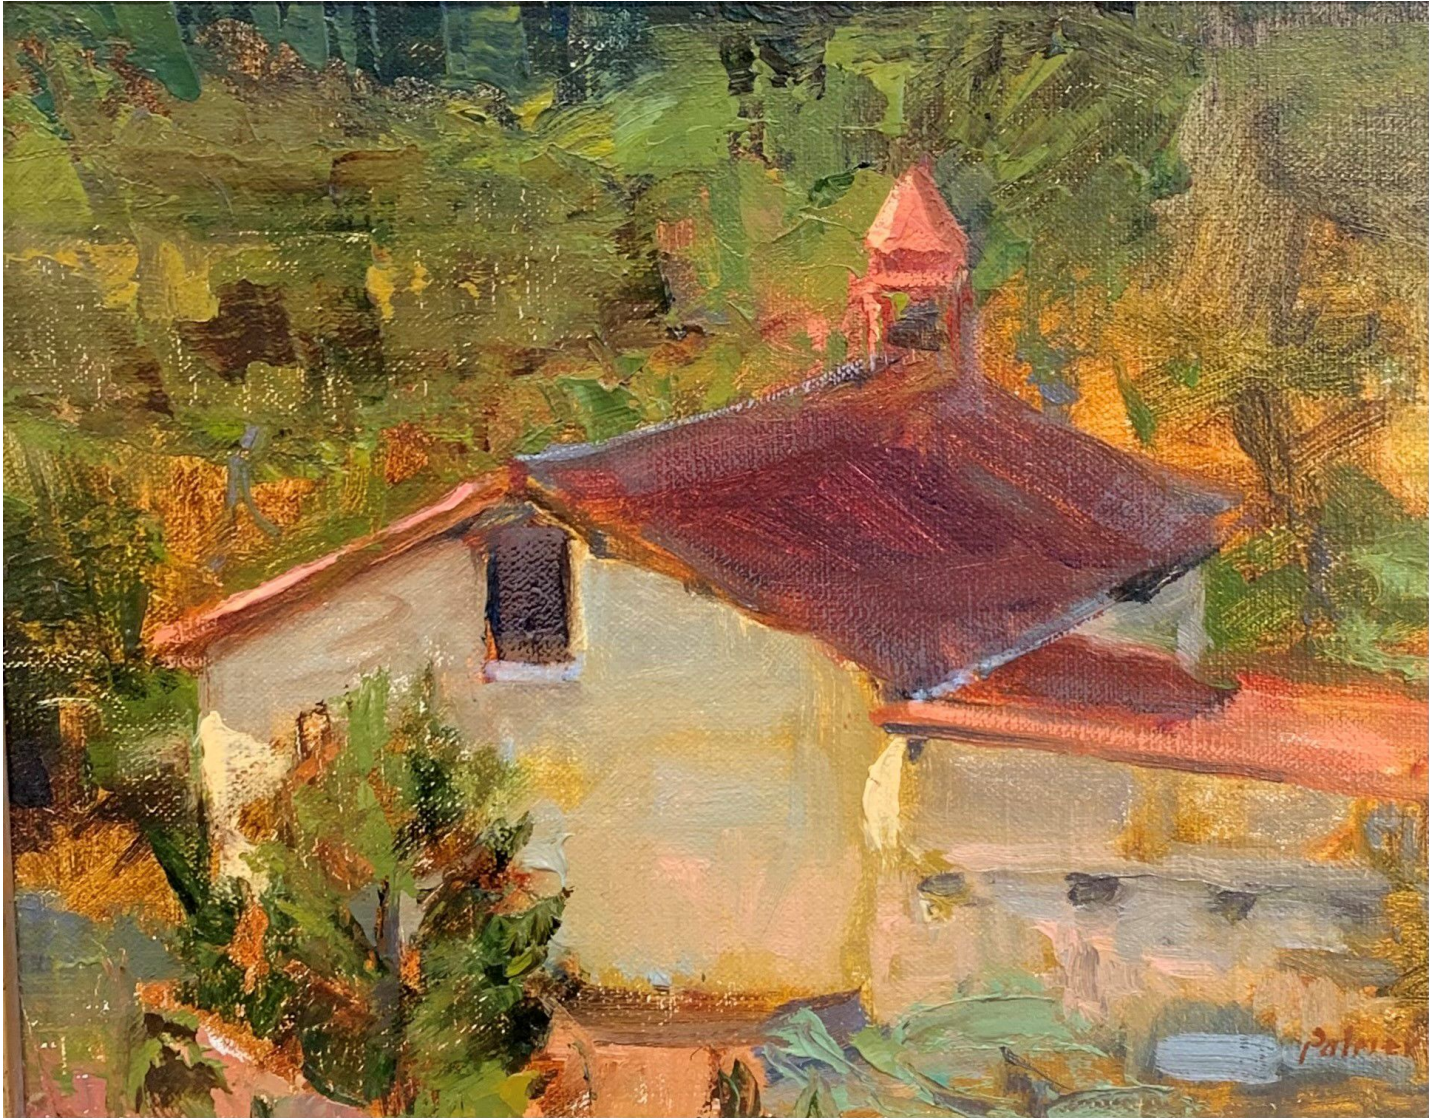

**JRB ART**  
**AT THE ELMS**  
Paseo Arts District

Kate Palmer, *OUR LADY OF THE LIGHT*  
Oil, 8 x 10 in. (20.3 x 25.4 cm)  
PALM001