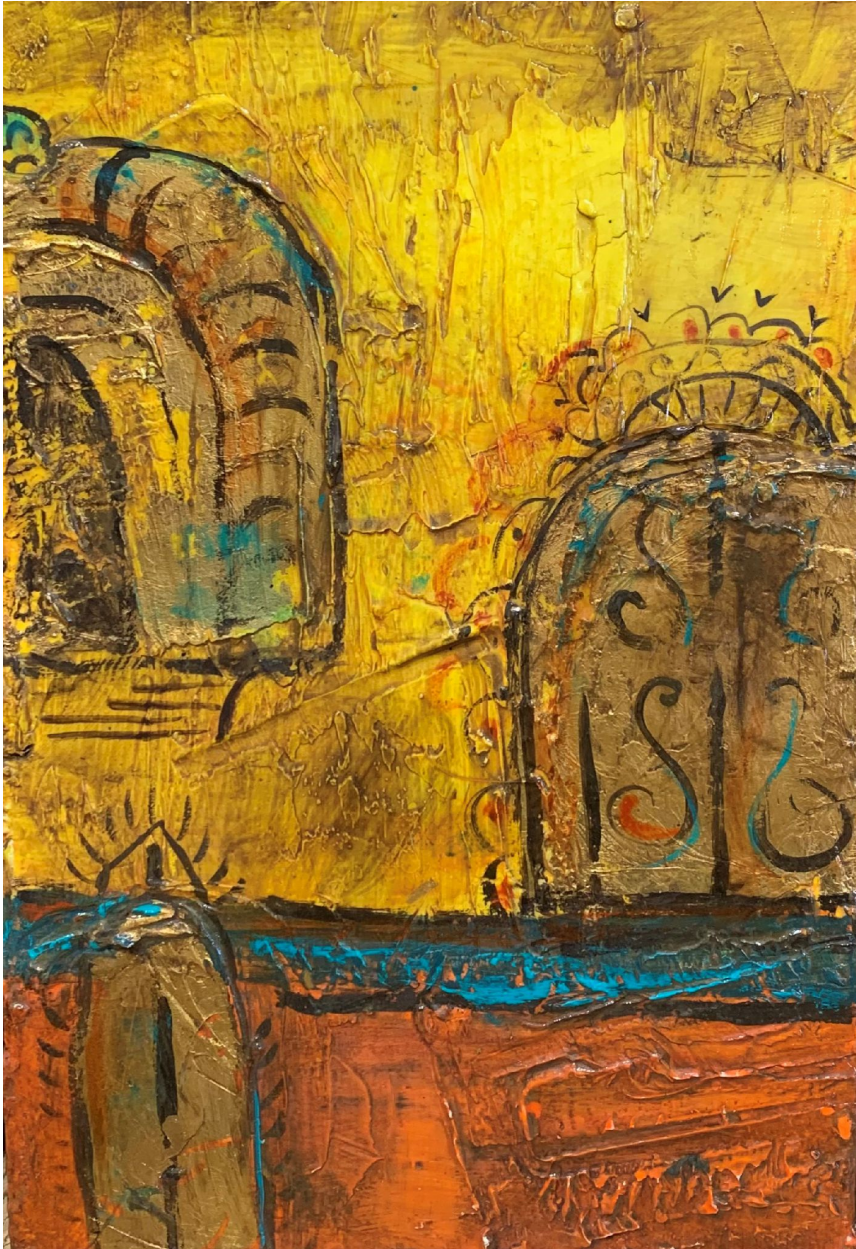

**JRB ART**  
**AT THE ELMS**  
Paseo Arts District

Merry Calderoni, *SAN MIGUEL PORTAL SERIES II*  
OIL ON WOOD, 14 x 9 x 4 in. (35.6 x 22.9 x 10.2 cm)  
CALD002