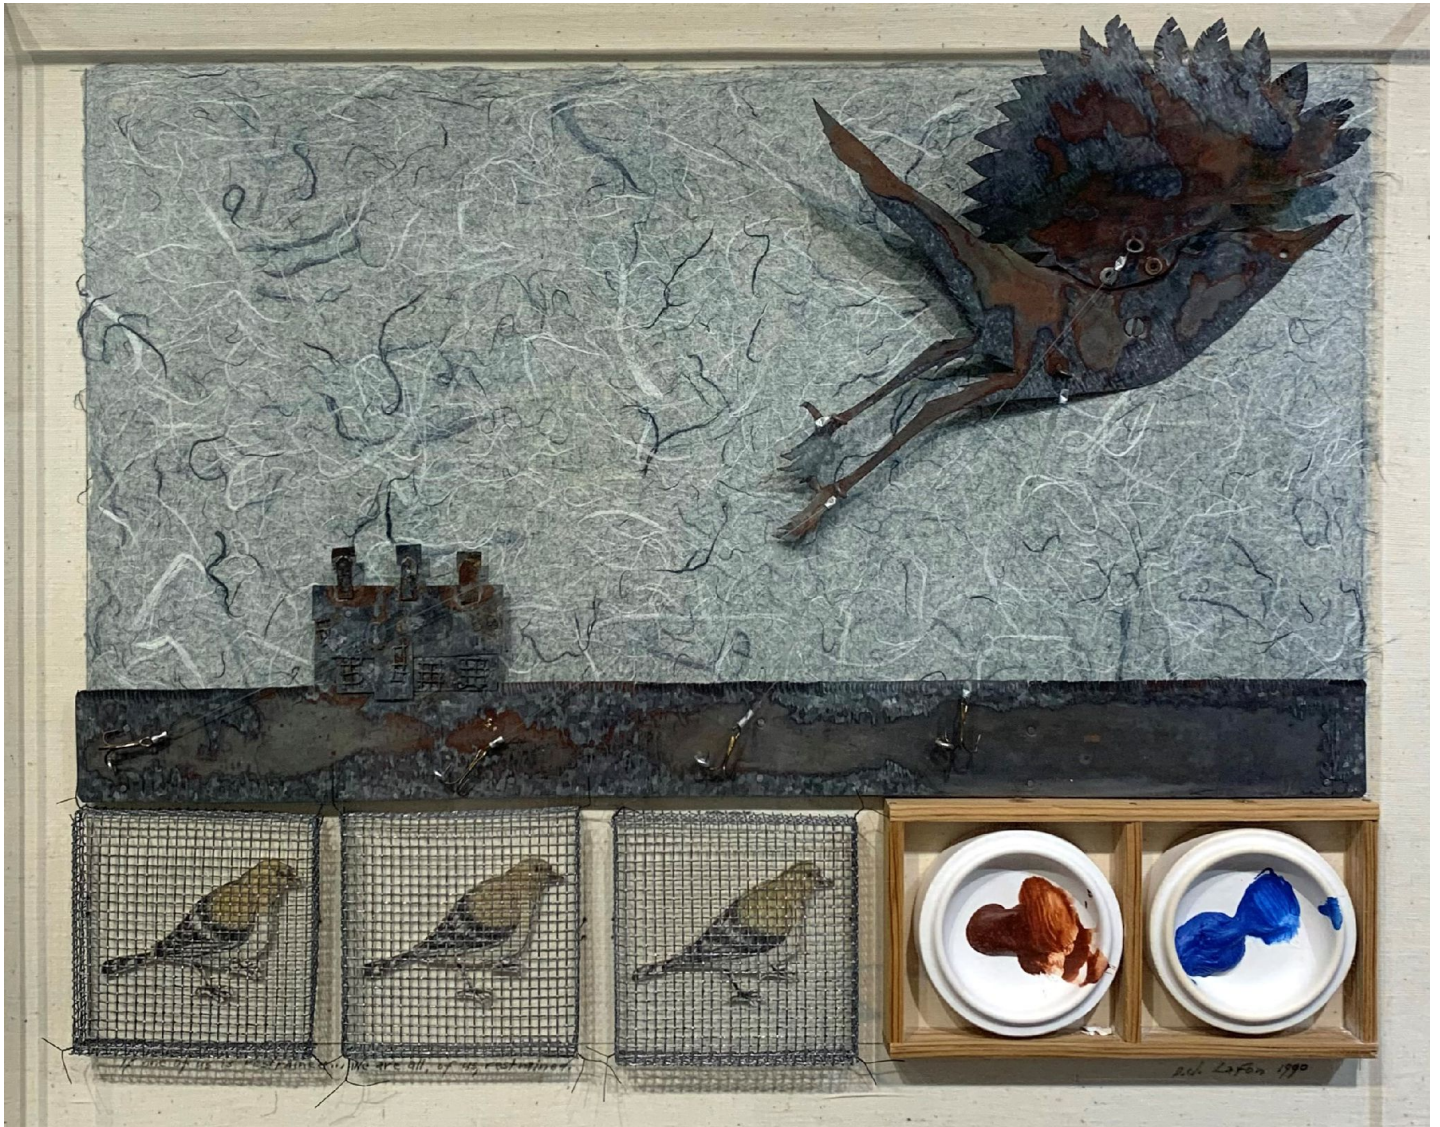

**JRB ART**  
AT THE ELMS  
Paseo Arts District

D. J. Lafon, *ONE OF US IS RESTRAINED*, 1990  
Mixed Media, 16 1/2 x 20 1/2 in. (41.9 x 52.1 cm)  
LAF2108, \$1,600