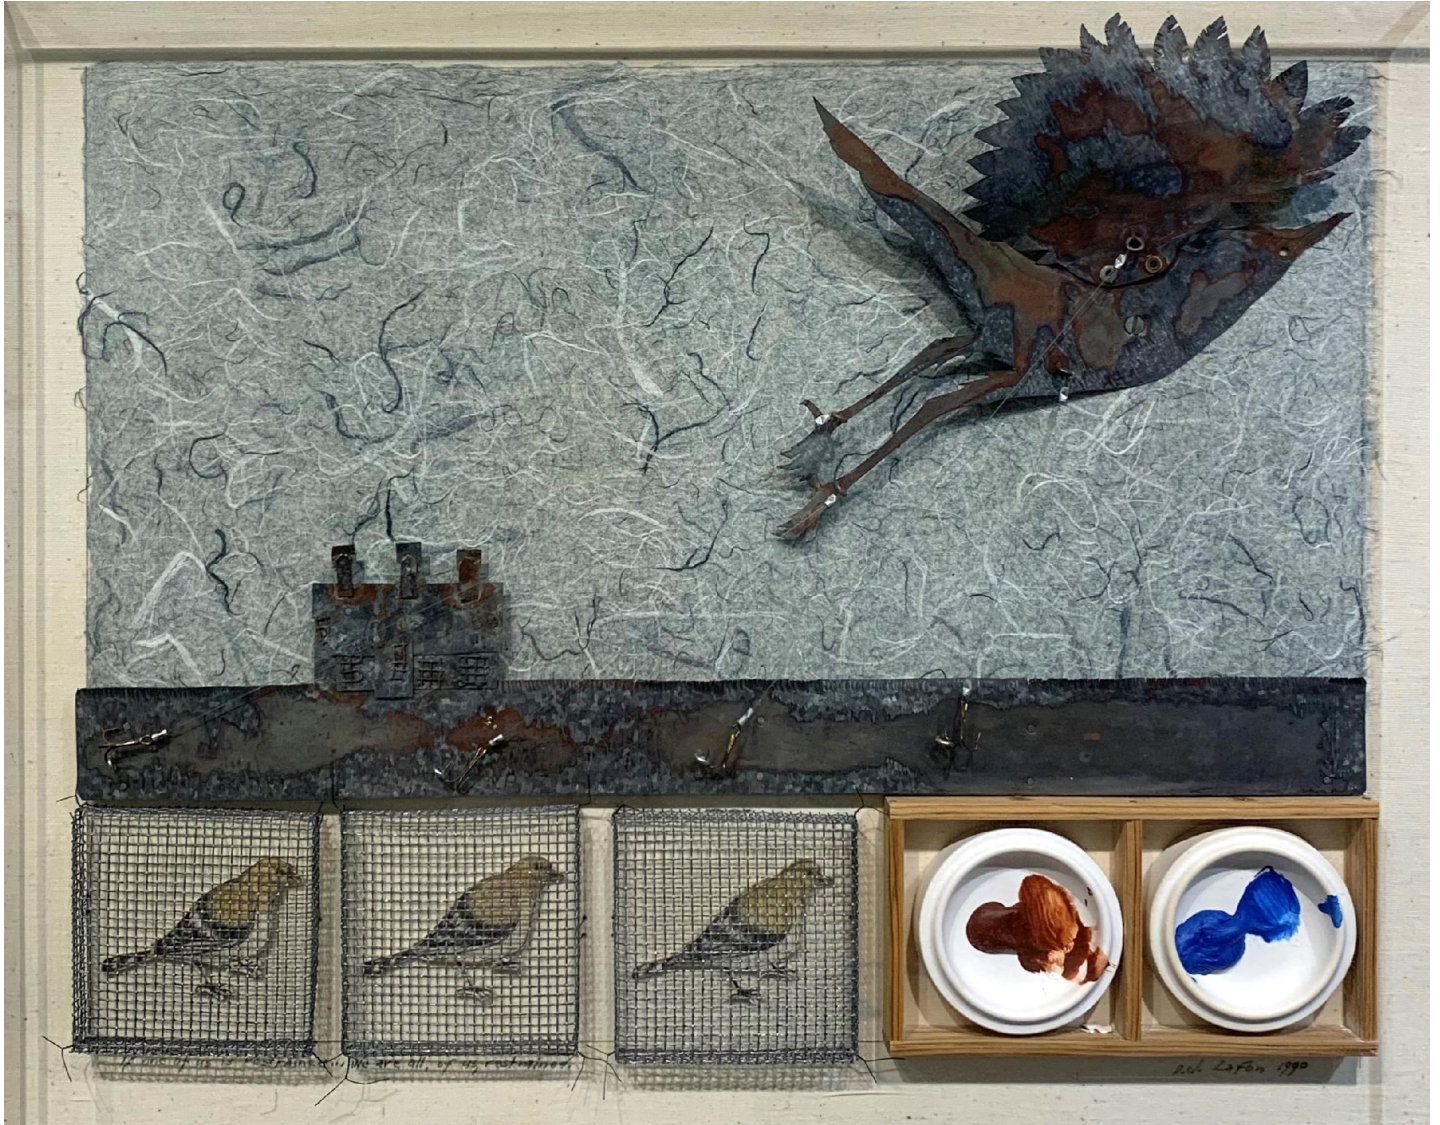

**JRB ART**  
AT THE ELMS  
Paseo Arts District

D. J. Lafon, *ONE OF US IS RESTRAINED*, 1990  
Mixed Media, 16 1/2 x 20 1/2 in. (41.9 x 52.1 cm)  
LAF2108, \$1,600