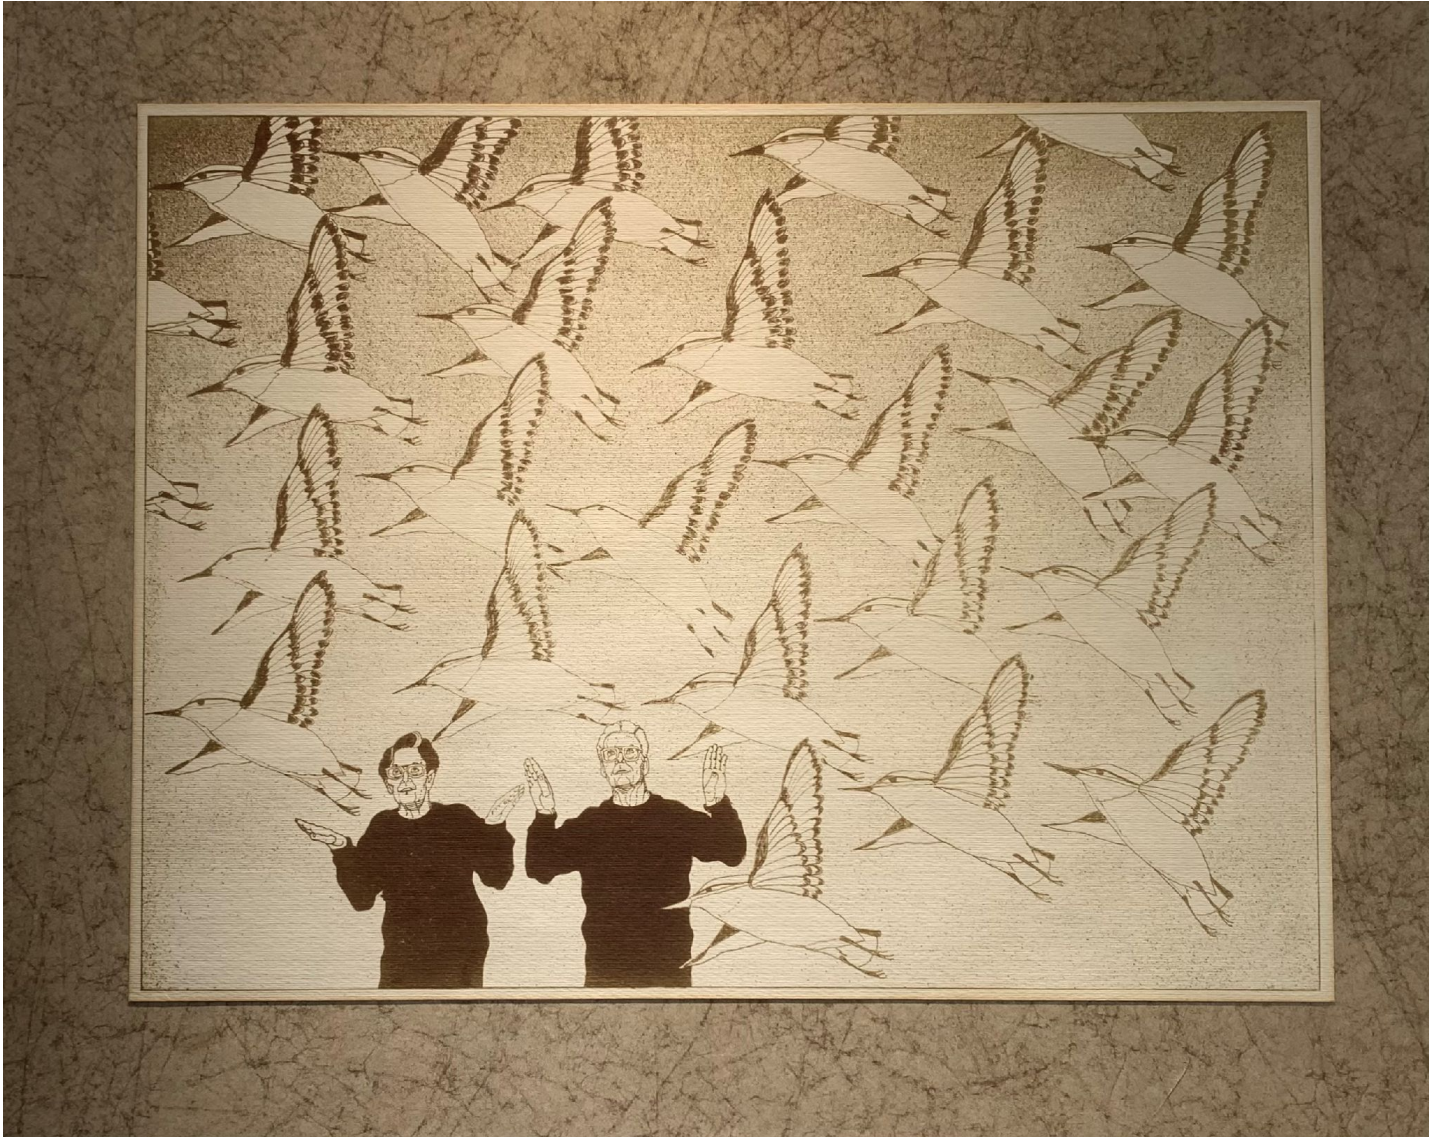

**JRB ART**  
**AT THE ELMS**  
Paseo Arts District

D. J. Lafon, *SO WHAT DID YOU DO LAST SUMMER 2*, 1989  
Mixed Media, 16 x 20 in. (40.6 x 50.8 cm)  
LAF2111, \$1,600