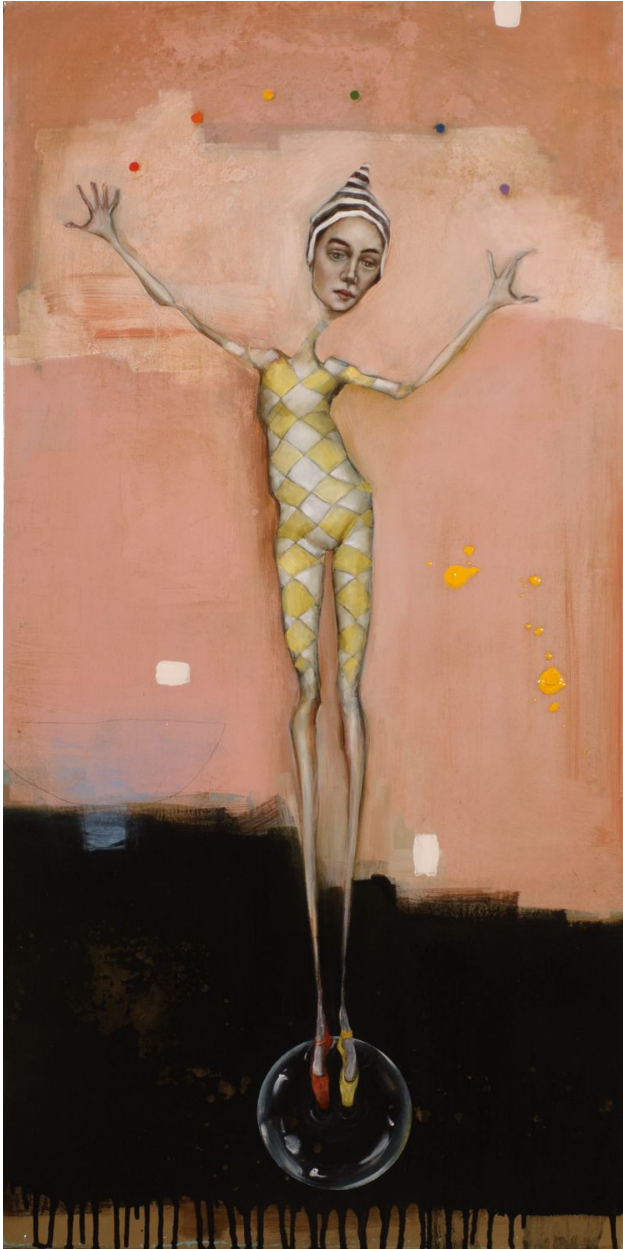

JRB ART
AT THE ELMS
Pasco Arts District

Michele Mikesell, *INDALO MAN*, 2021
Oil on Canvas, 31 3/8 x 15 5/8 in. (80 x 40
cm)
MIK593, Sold