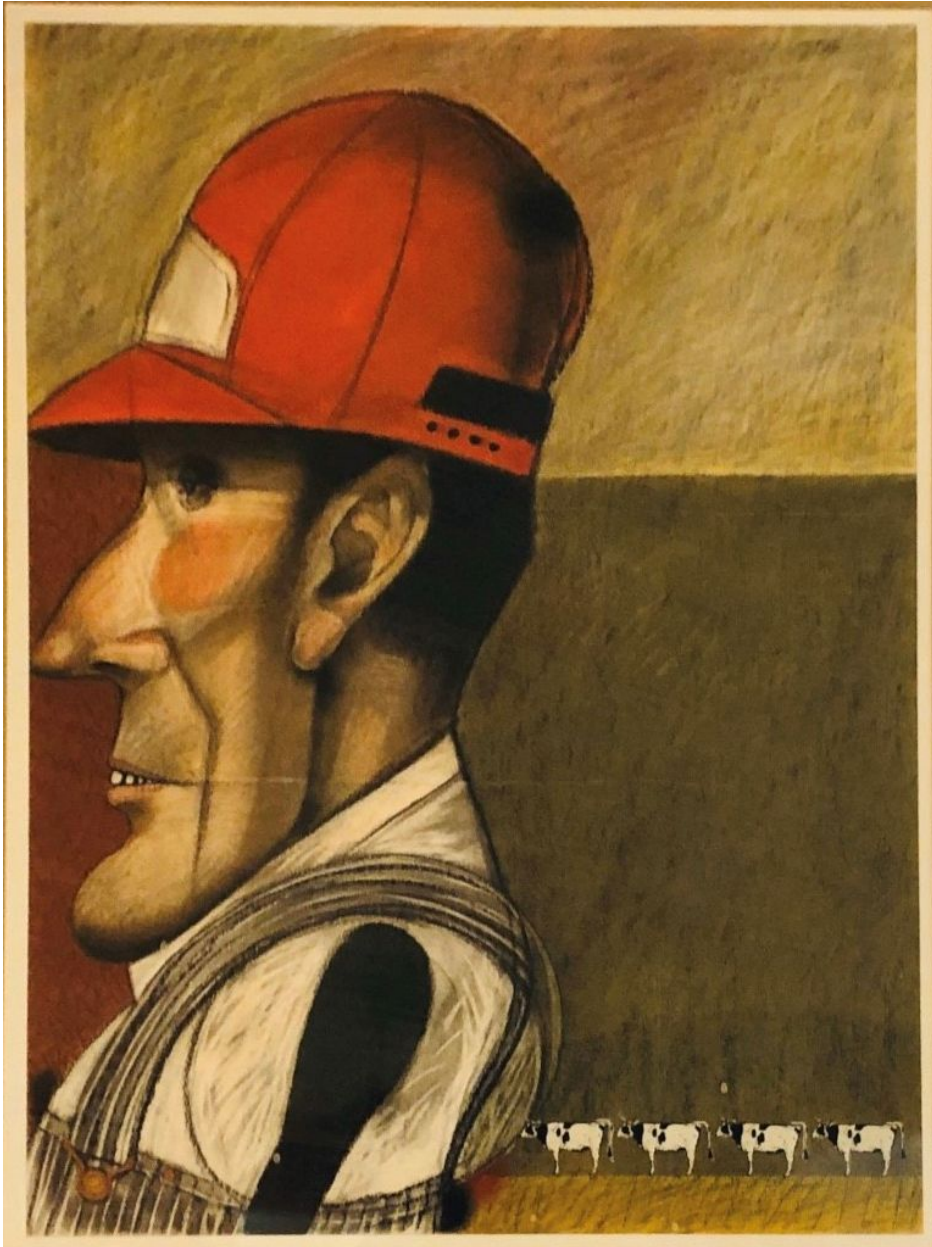

**JRB ART**  
AT THE ELMS  
Paso Arts District

D. J. Lafon, *JOHN DEERE MAN*  
pastel on paper, 28 1/4 x 36 1/4 in. (71.8 x 92.1 cm)  
LAF2047, \$3,200