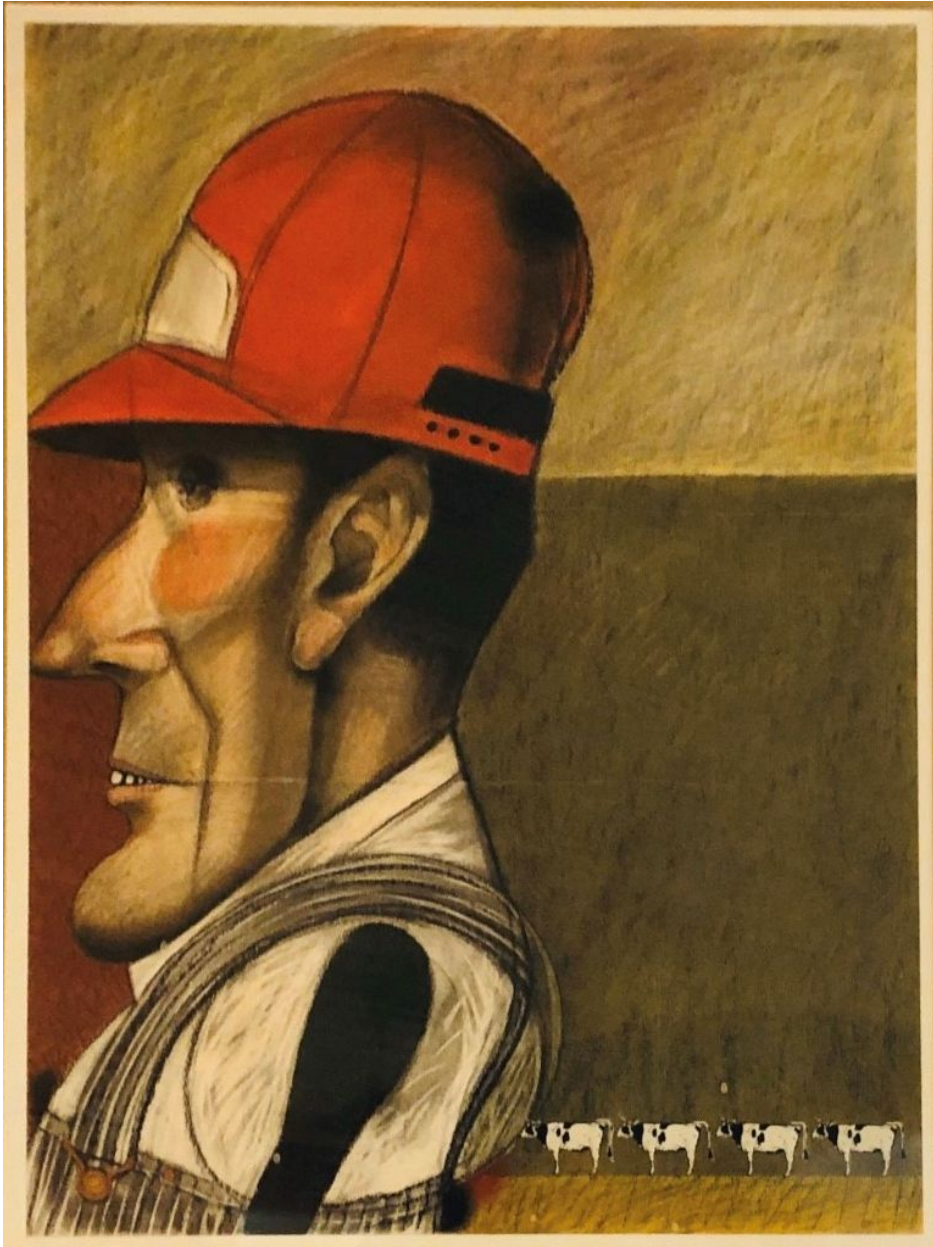

JRB ART
AT THE ELMS
Paso Arts District

D. J. Lafon, *JOHN DEERE MAN*
pastel on paper, 28 1/4 x 36 1/4 in. (71.8 x 92.1 cm)
LAF2047, \$3,200