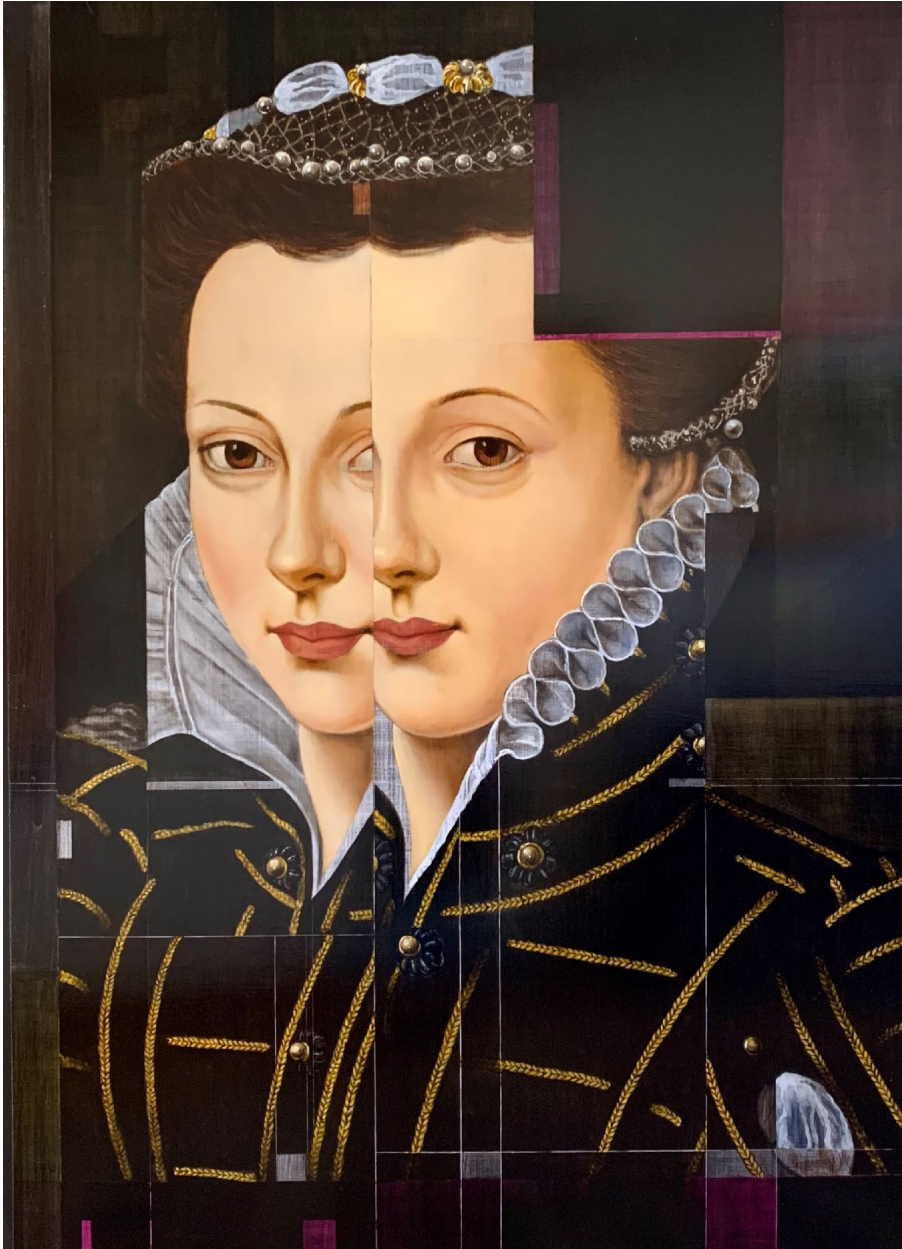

JRB ART
AT THE ELMS
Paseo Arts District

David Crismon, *PORTRAIT OF LADY IN BLACK*, 2014
Oil on Metal, 40 x 56 in. (101.6 x 142.2 cm)
CRI032, \$6,500