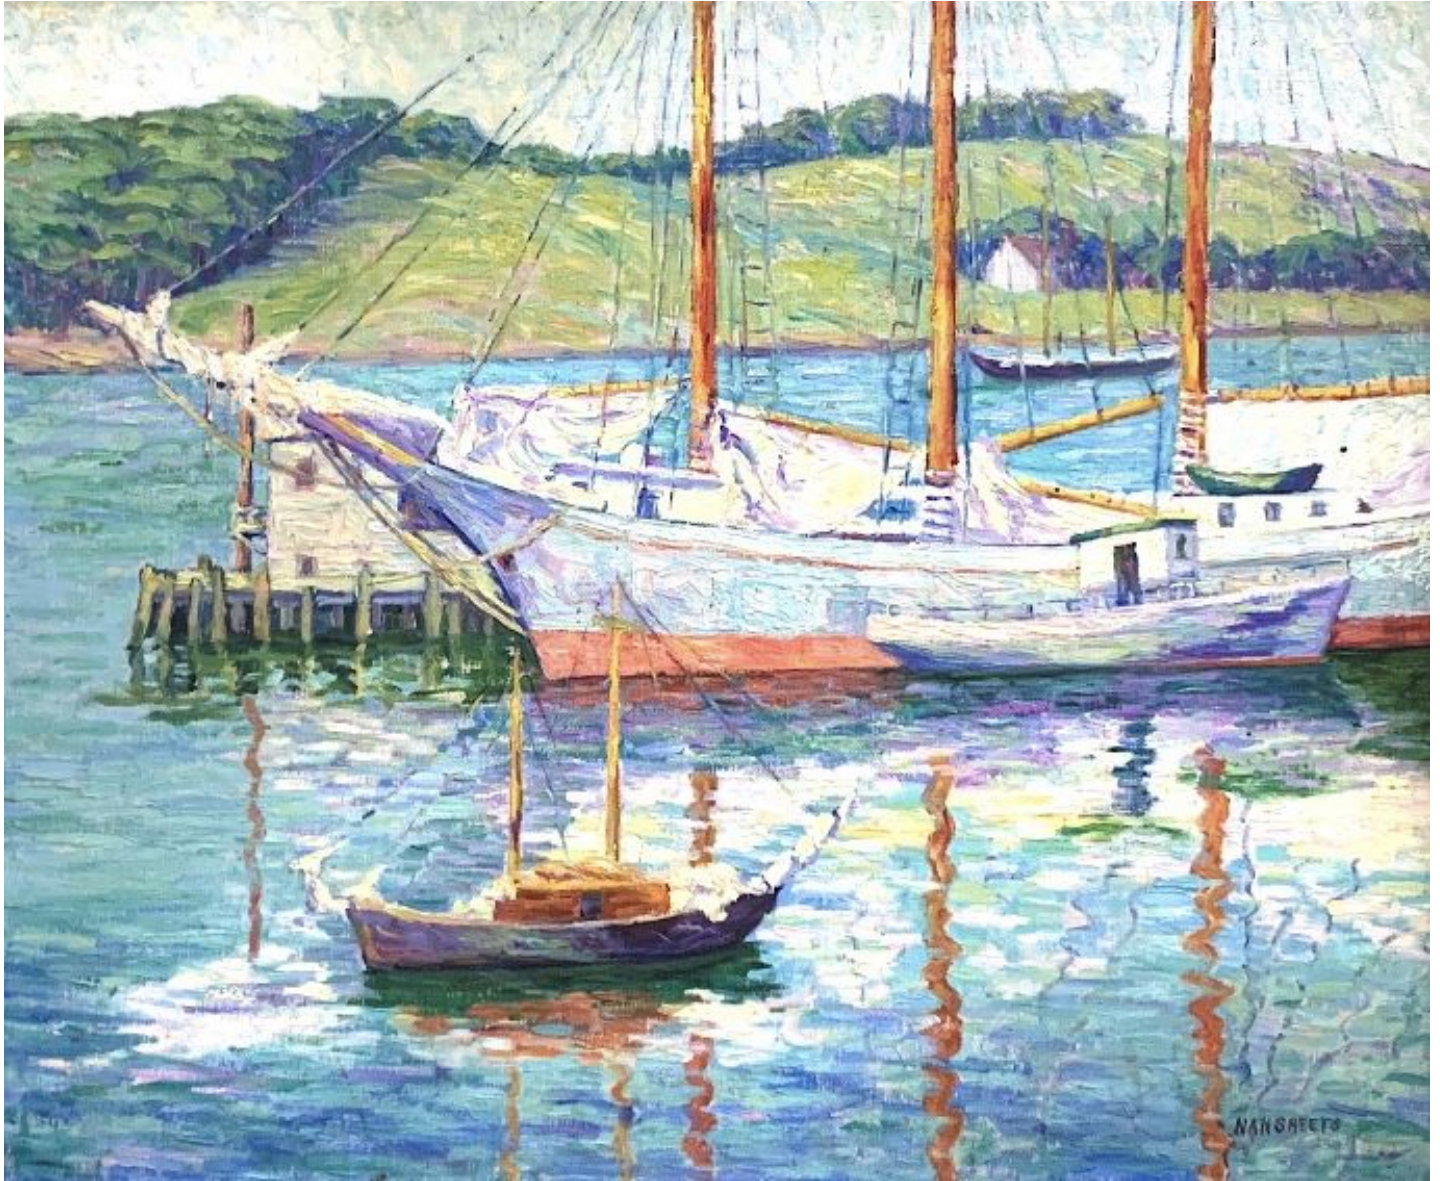

**JRB ART**  
**AT THE ELMS**  
Pasco Arts District

Nan Sheets, *BOAT AT LOUISBOURG NOVA SCOTIA*, c. 1920  
Oil on Canvas, 20 x 24 in. (50.8 x 61 cm)  
SHE201, Sold