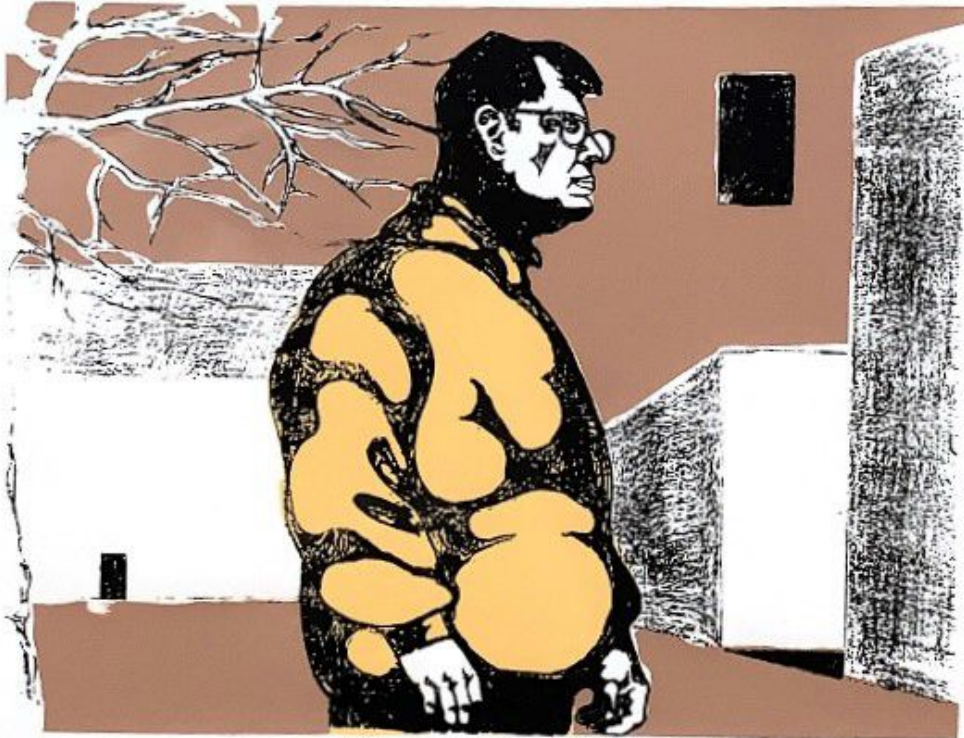

JRB ART
AT THE ELMS
Paseo Arts District

Bobby Lee, *TREES*, 2013
3 color screen print, 15 x 22 in. (38.1 x 55.9 cm)
LEE014, \$230