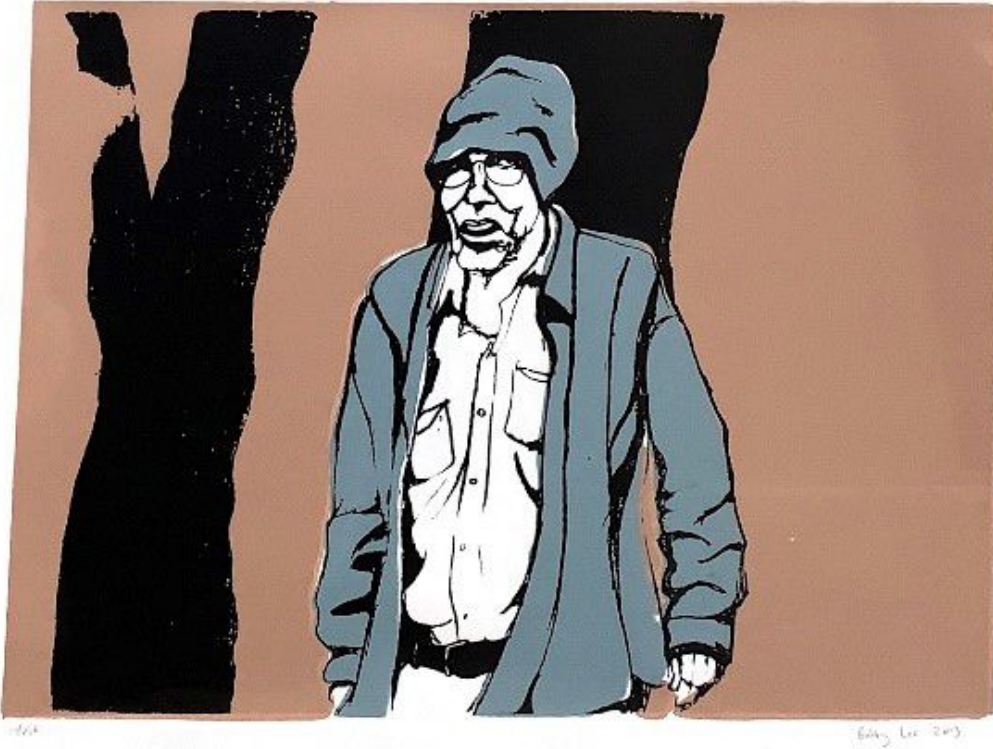

**JRB ART**  
**AT THE ELMS**  
Paso Arts District

Bobby Lee, *WINTER*, 2013  
3 color screen print, 15 x 22 in. (38.1 x 55.9 cm)  
LEE015, \$230