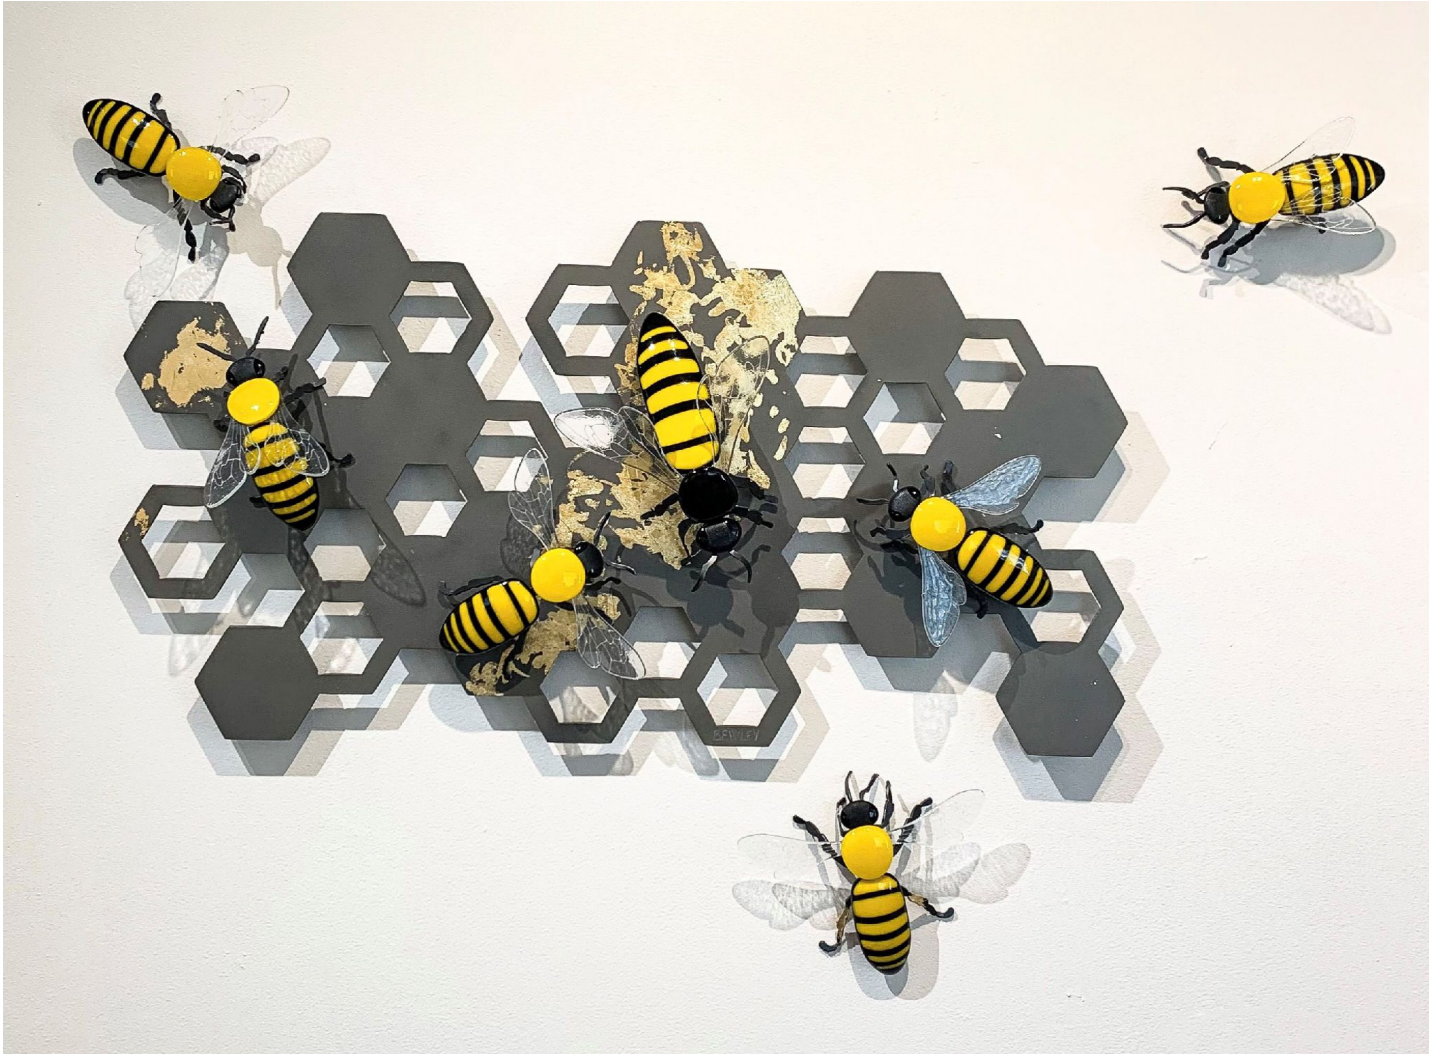

**JRB ART**  
**AT THE ELMS**  
Paseo Arts District

Tracey Bewley, *A QUEEN & HER SERVANTS*, 2021  
Fused Glass and Steel, 16 x 30 x 4 in. (40.6 x 76.2 x 10.2 cm)  
BEWL008