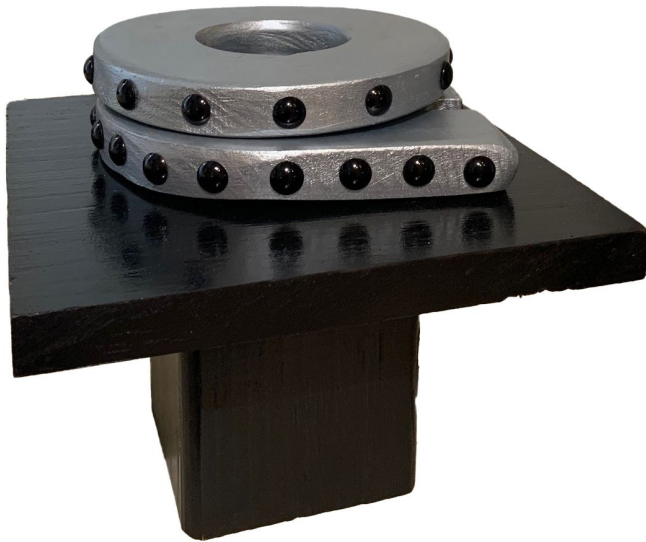

JRB ART
AT THE ELMS
Paseo Arts District

Stella Thomas Designs, *WOOD SILVER AND BLACK ROUND
BRACELET 3*

Wood

THOM511, \$250