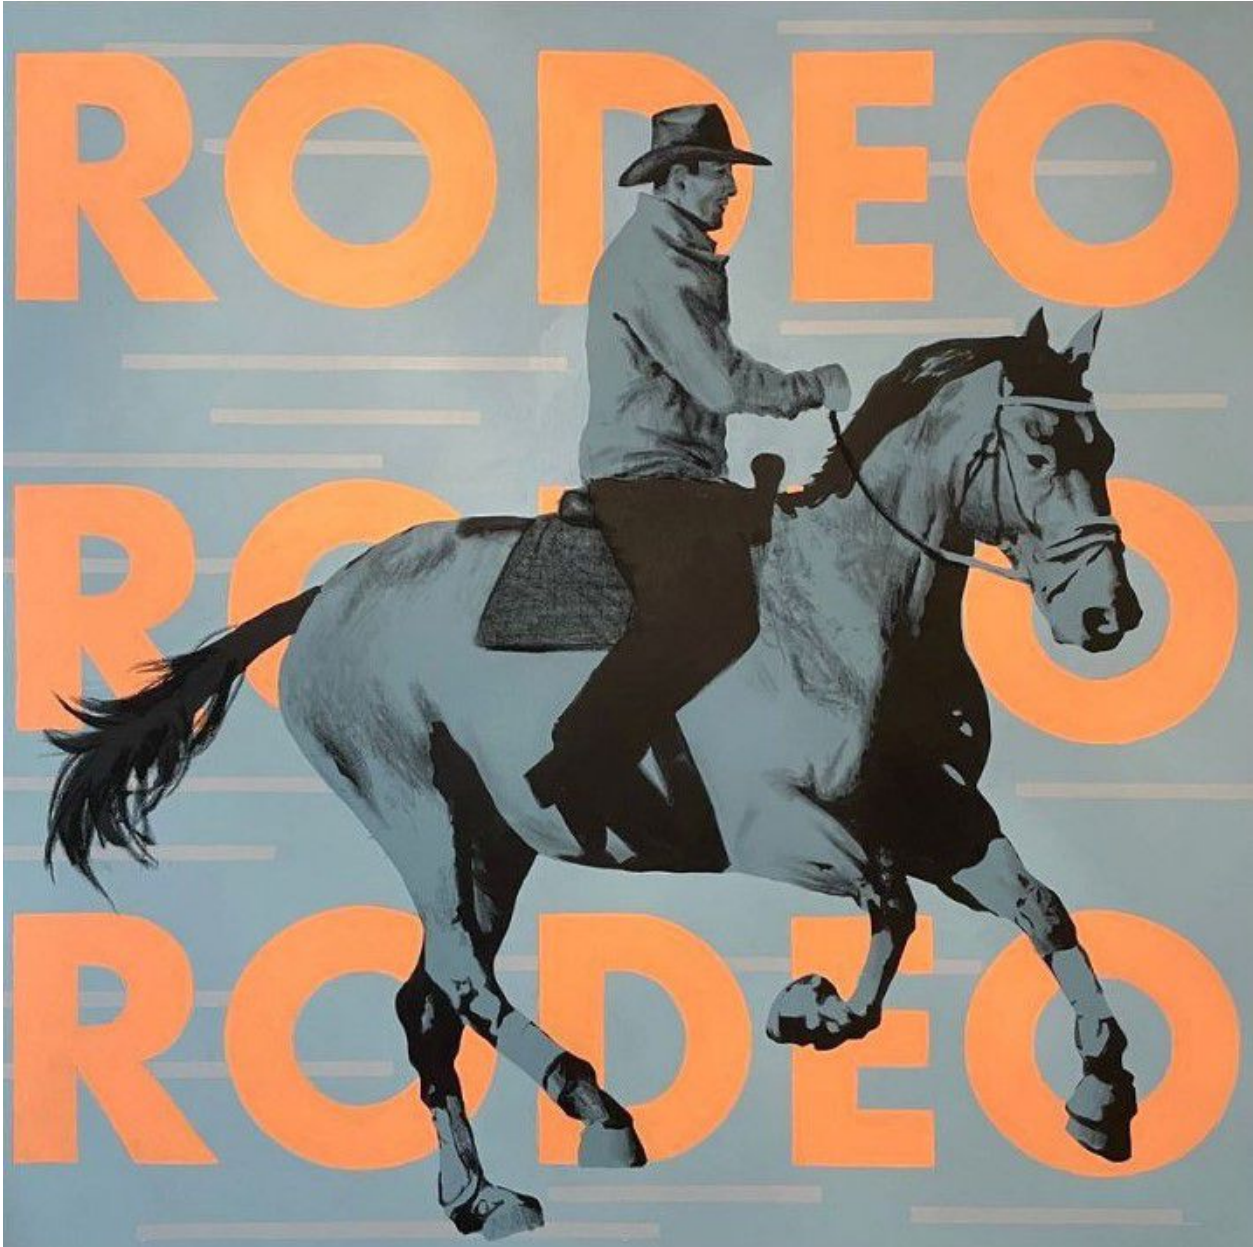

JRB ART
AT THE ELMS
Paseo Arts District

Tanner Muse, *NOT MY FIRST*
Acrylic on Canvas, 48 x 48 in. (121.9 x 121.9 cm)
MUS002, Sold