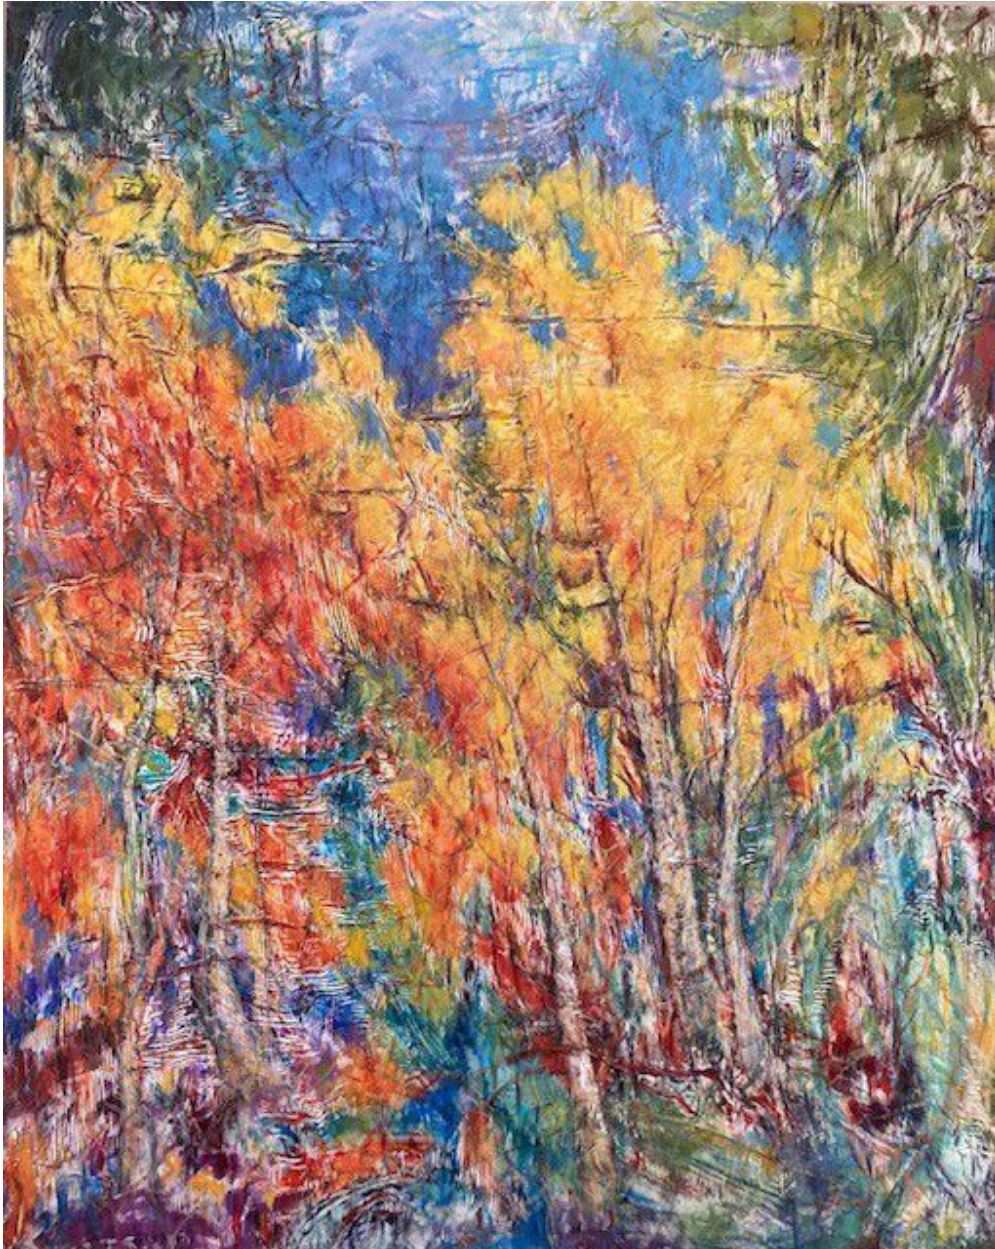

**JRB ART**  
**AT THE ELMS**  
Paseo Arts District

Caroline Farris, *CHAMA HIGH*  
Acrylic and Oil, 60 x 48 in. (152.4 x 121.9 cm)  
CFA011, Sold