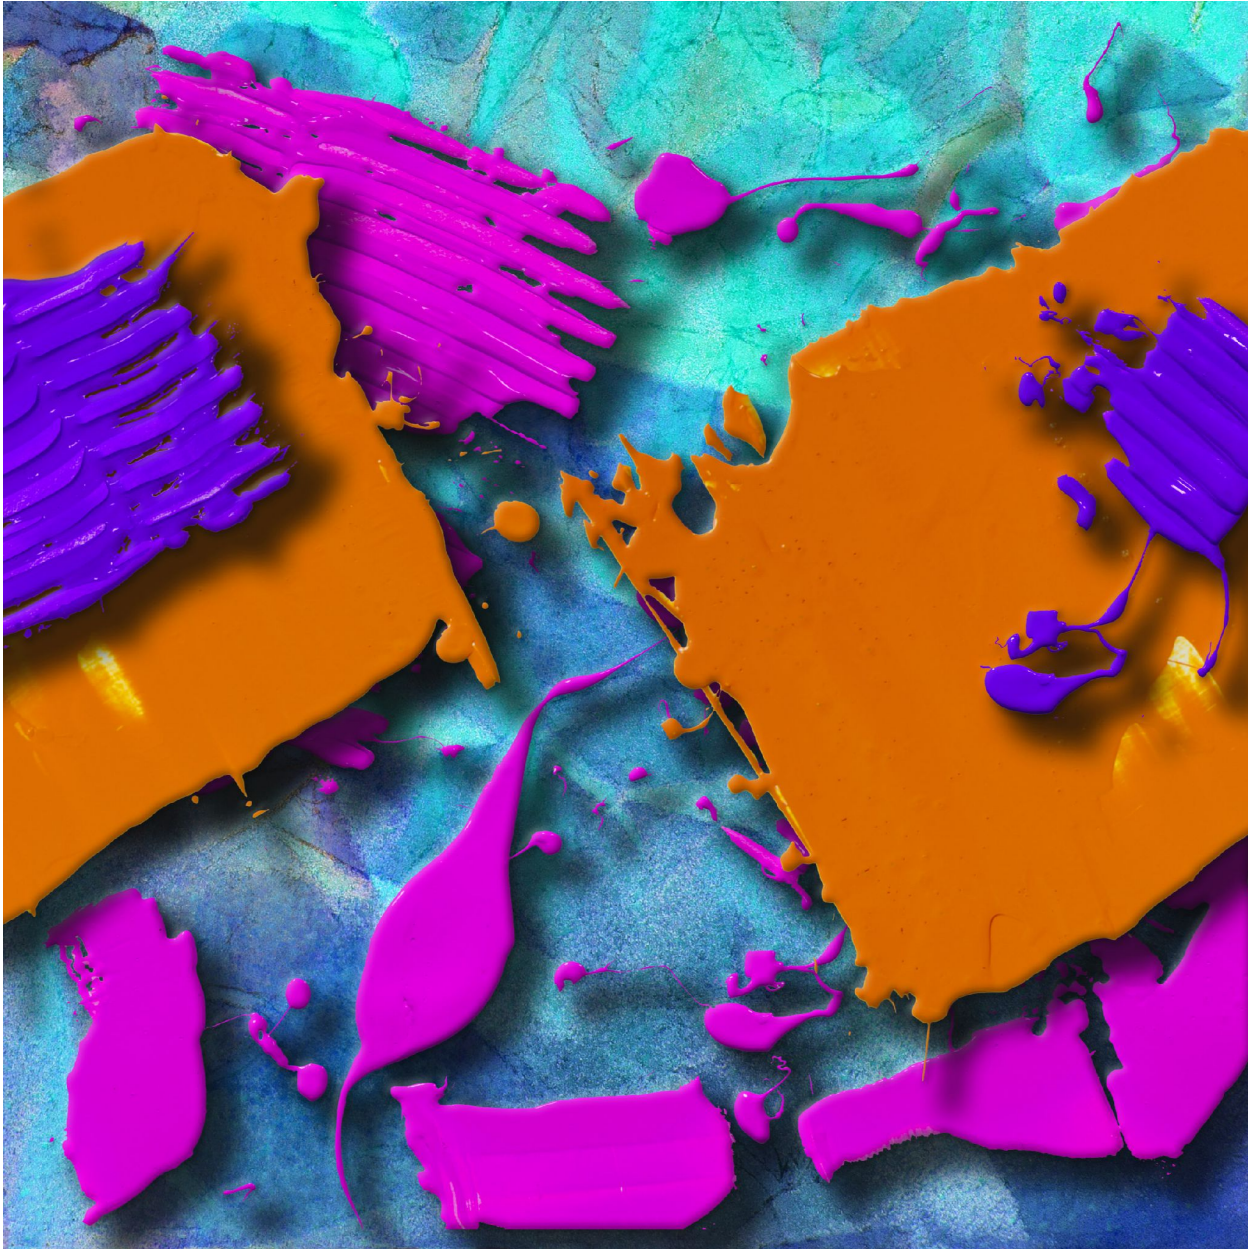

**JRB ART**  
**AT THE ELMS**  
Paseo Arts District

Larry Hefner, *LAYERED ANGELS*  
Archival Dyes and Resin on Panel, 8 x 8 in. (20.3 x 20.3 cm)  
HEF075, Sold