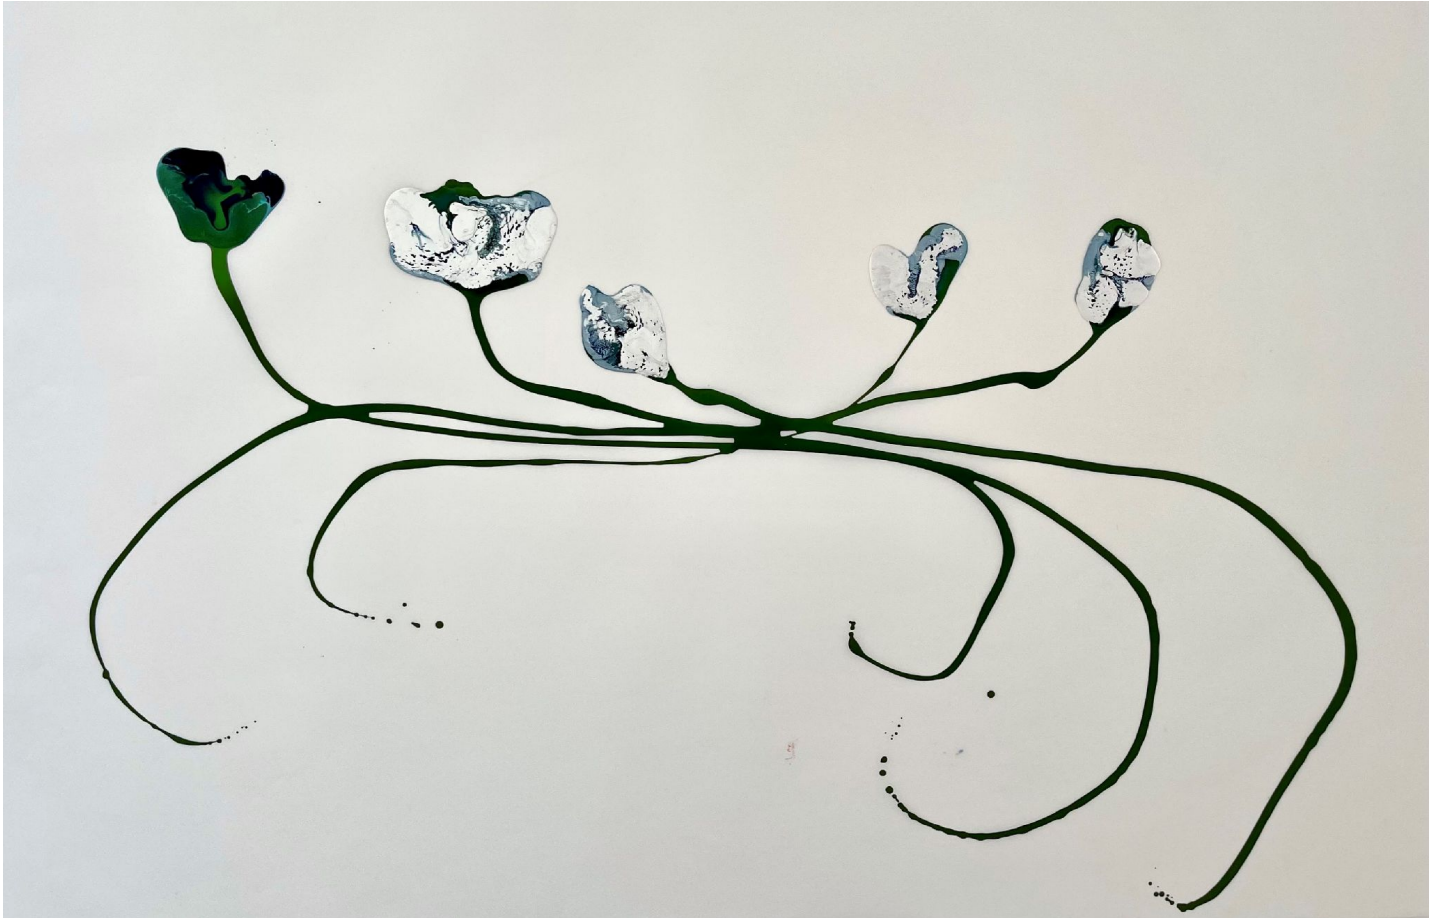

**JRB ART**  
**AT THE ELMS**  
Paseo Arts District

Katherine Kerr Allen, *BLOOM 5*  
Acrylic on Yupo, 28 x 40 in. (71.1 x 101.6 cm)  
ALLE146