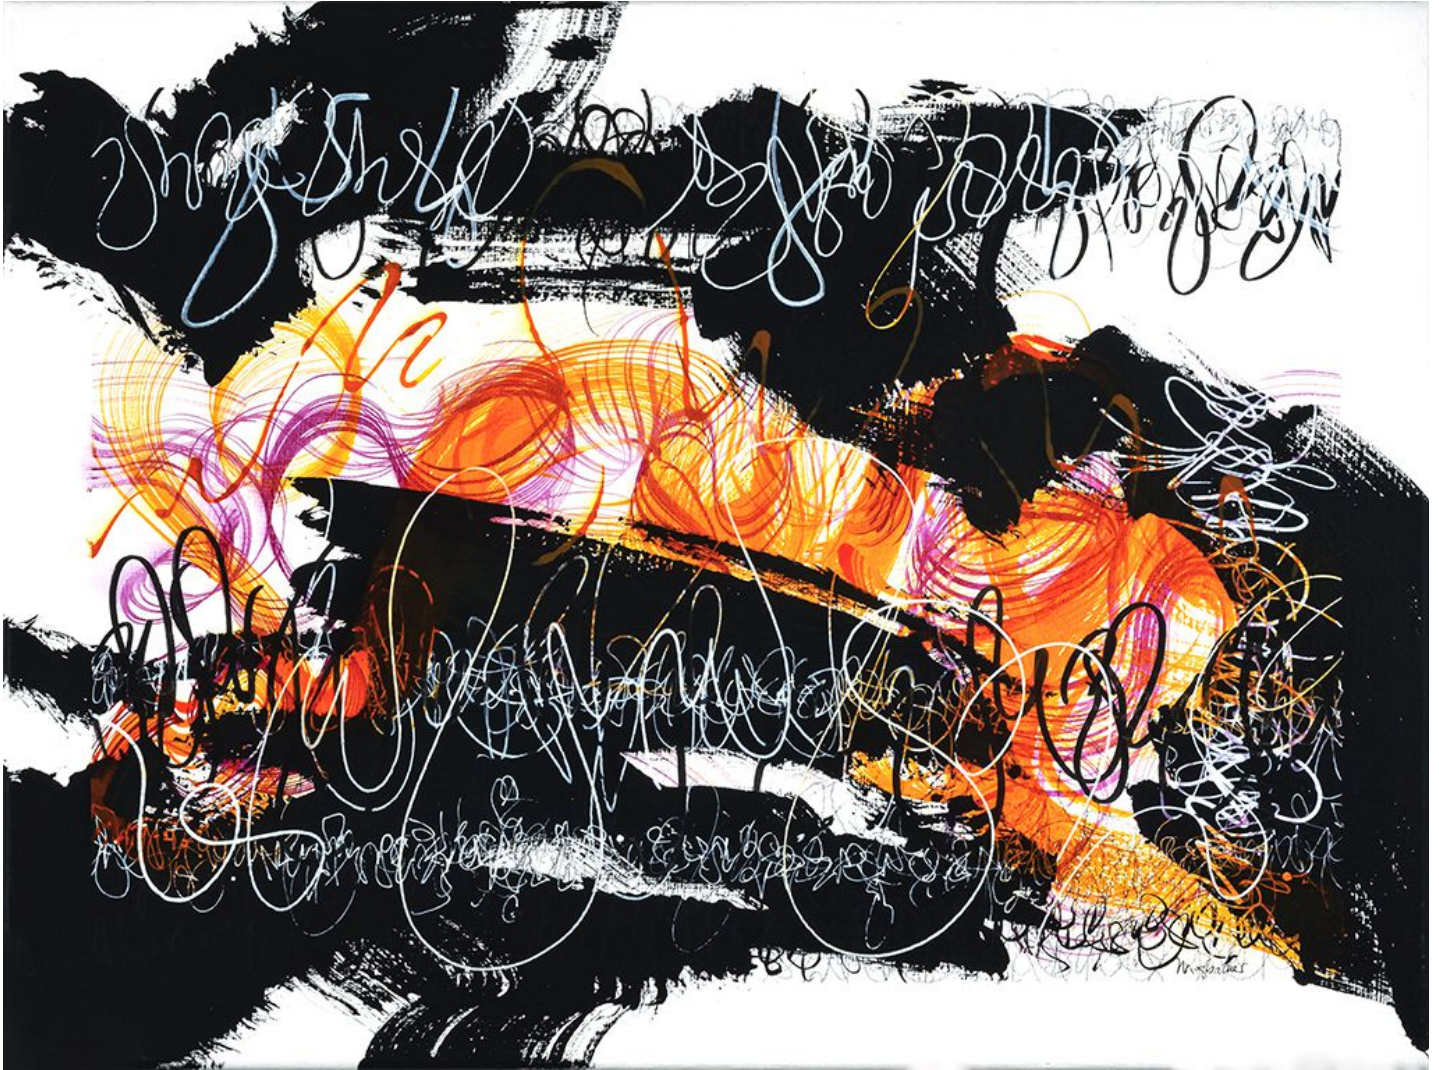

JRB ART
AT THE ELMS
Paseo Arts District

Karen Mosbacher, *VIOLA CONCERTO: I*, JENNIFER HIGDON, COMPOSER
Mixed Media on Canvas, 18 x 24 in. (45.7 x 61 cm)
KMB066, \$500