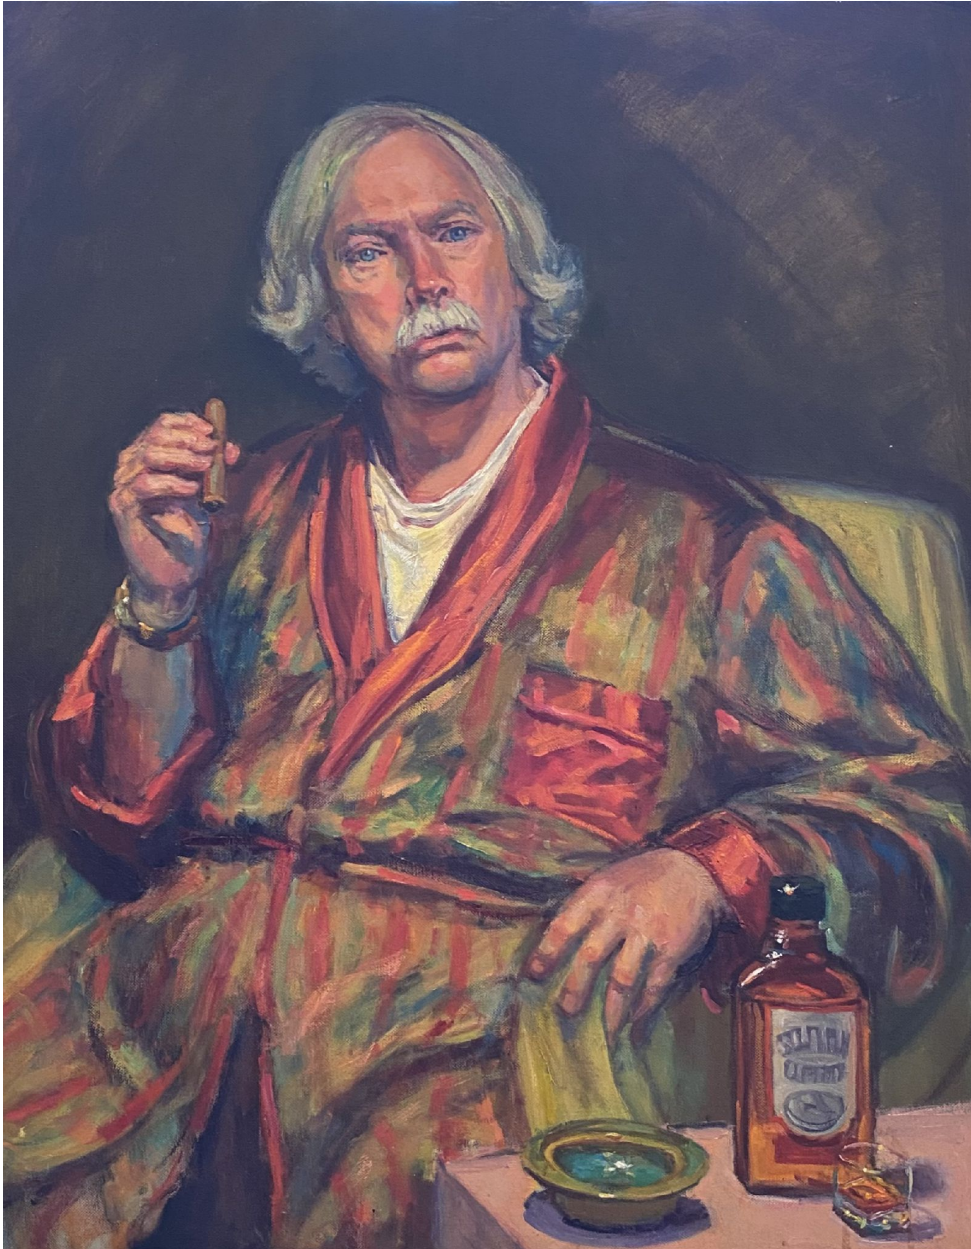

JRB ART
AT THE ELMS
Paseo Arts District

Sam Echols, *SOUTHERN COMFORT*
Oil on Canvas, 30 x 24 in. (76.2 x 61 cm)
ECH012, \$2,600