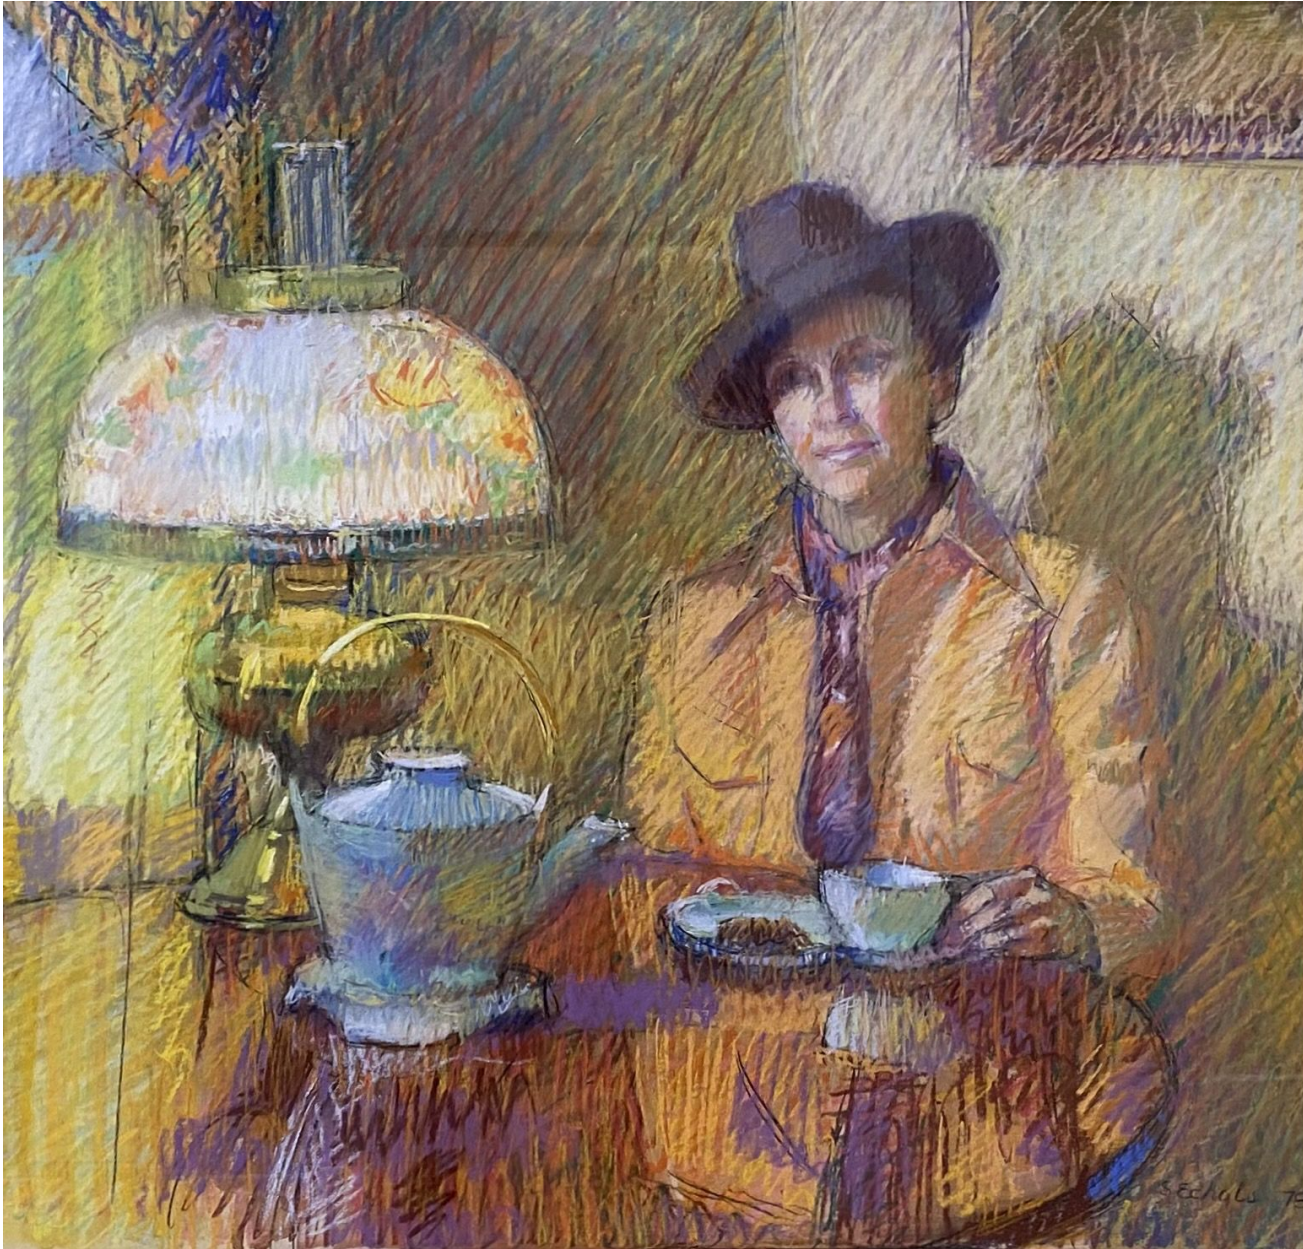

JRB ART
AT THE ELMS
Paseo Arts District

Sam Echols, *TEA WITH AUNT FRITZ*
Pastel, 22 x 24 in. (55.9 x 61 cm)
ECH011, \$1,200