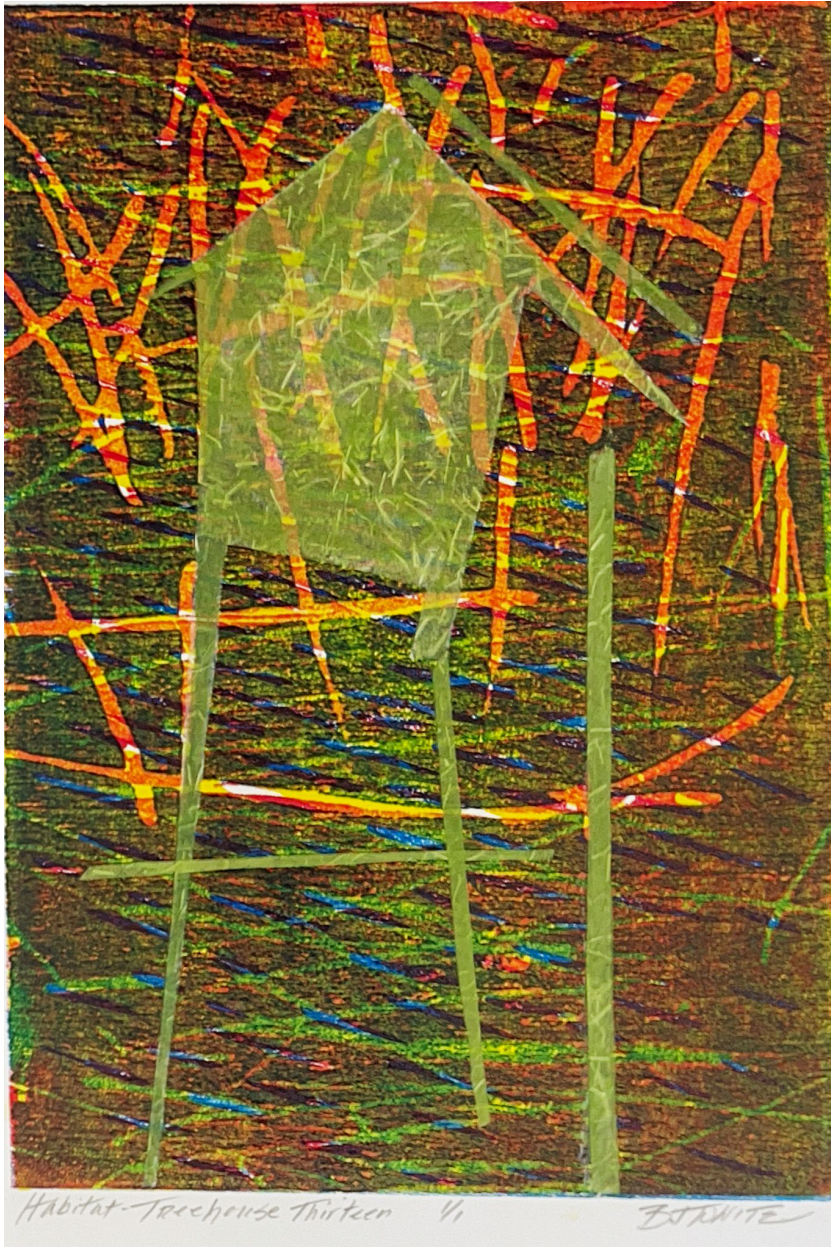

JRB ART
AT THE ELMS
Paso Arts District

BJ White, 13
Ink on Paper, 14 x 10 in. (35.6 x 25.4 cm)
0054, \$200