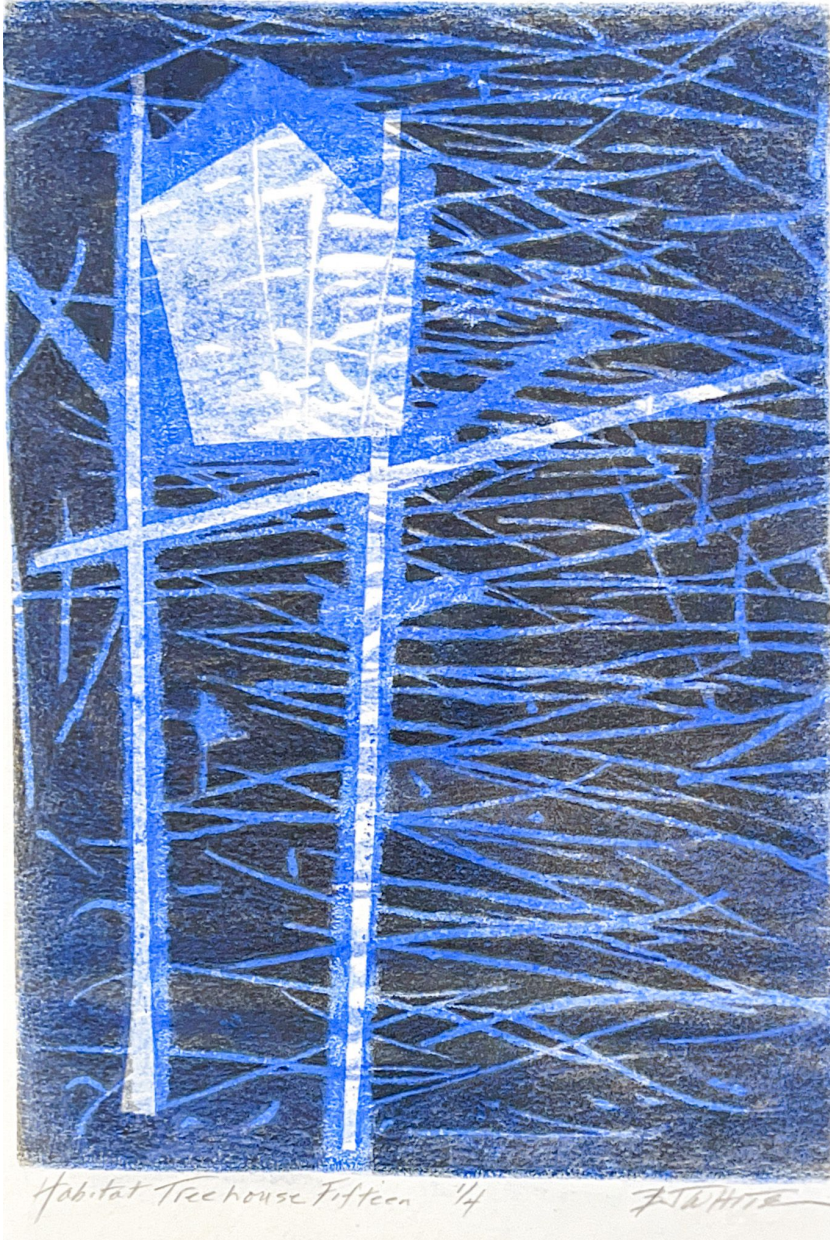

JRB ART
AT THE ELMS
Paso Arts District

BJ White, 15
Ink on Paper, 14 x 10 in. (35.6 x 25.4 cm)
0059, \$200