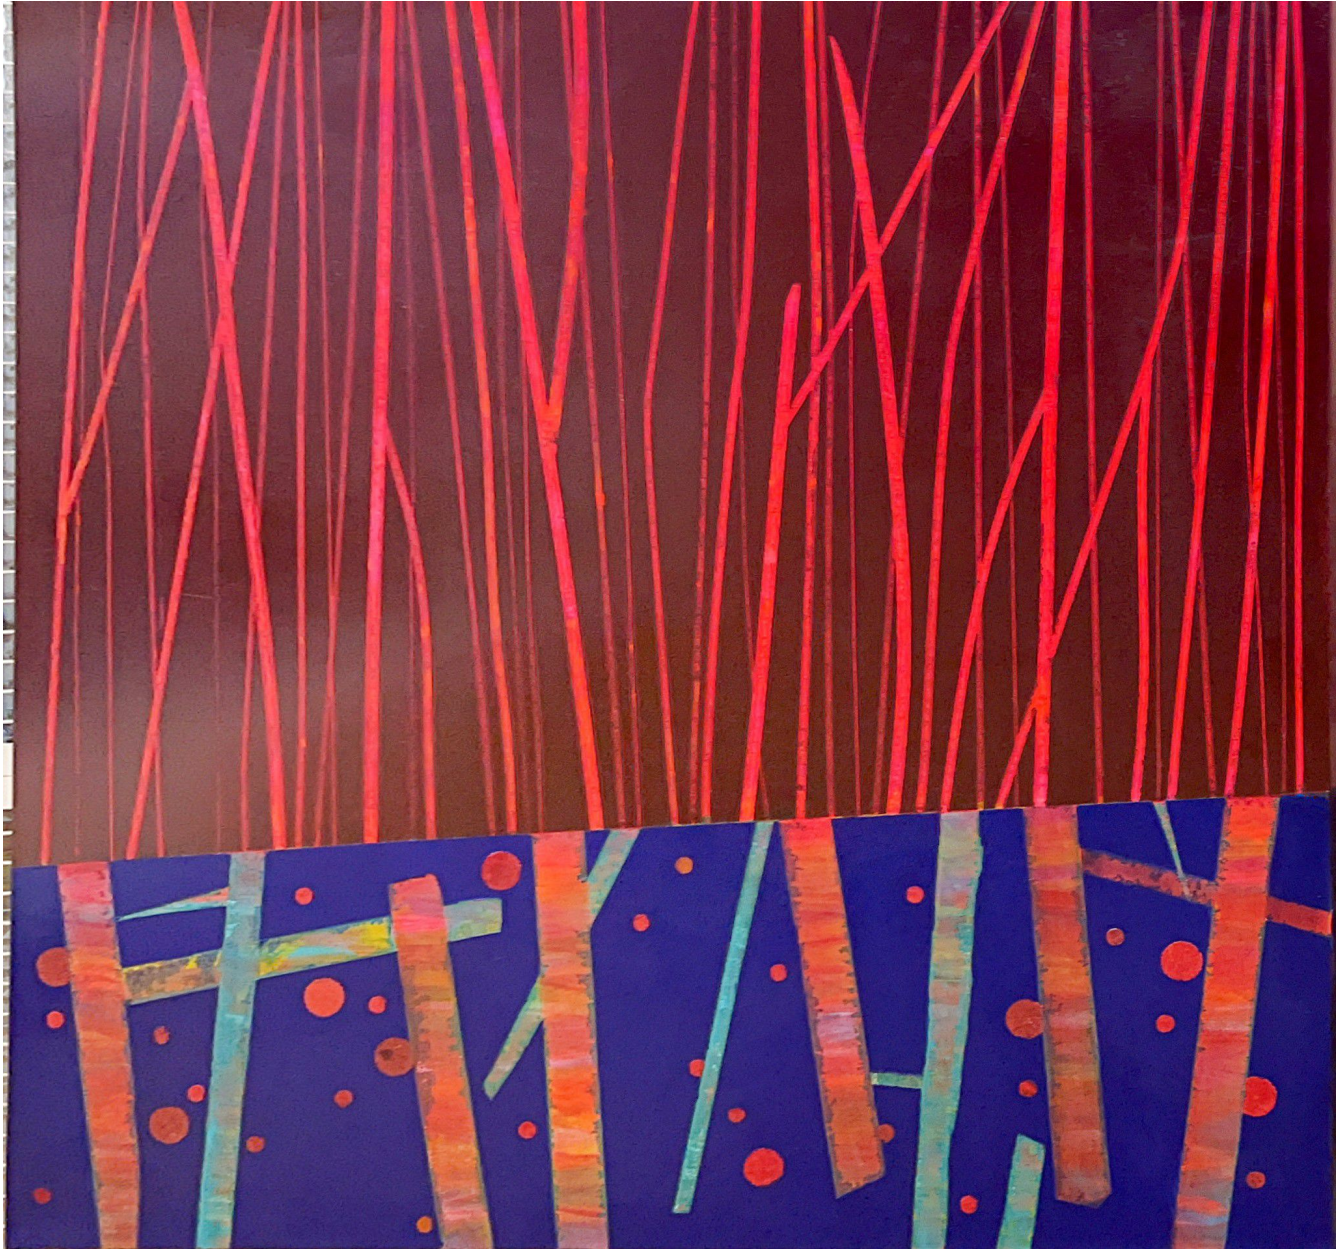

**JRB ART**  
**AT THE ELMS**  
Paseo Arts District

BJ White, *Double Habitat 4*, 2022  
Acrylic on Canvas, 48 x 1 1/2 in. (121.9 x 3.8 cm)  
0062, \$3,500