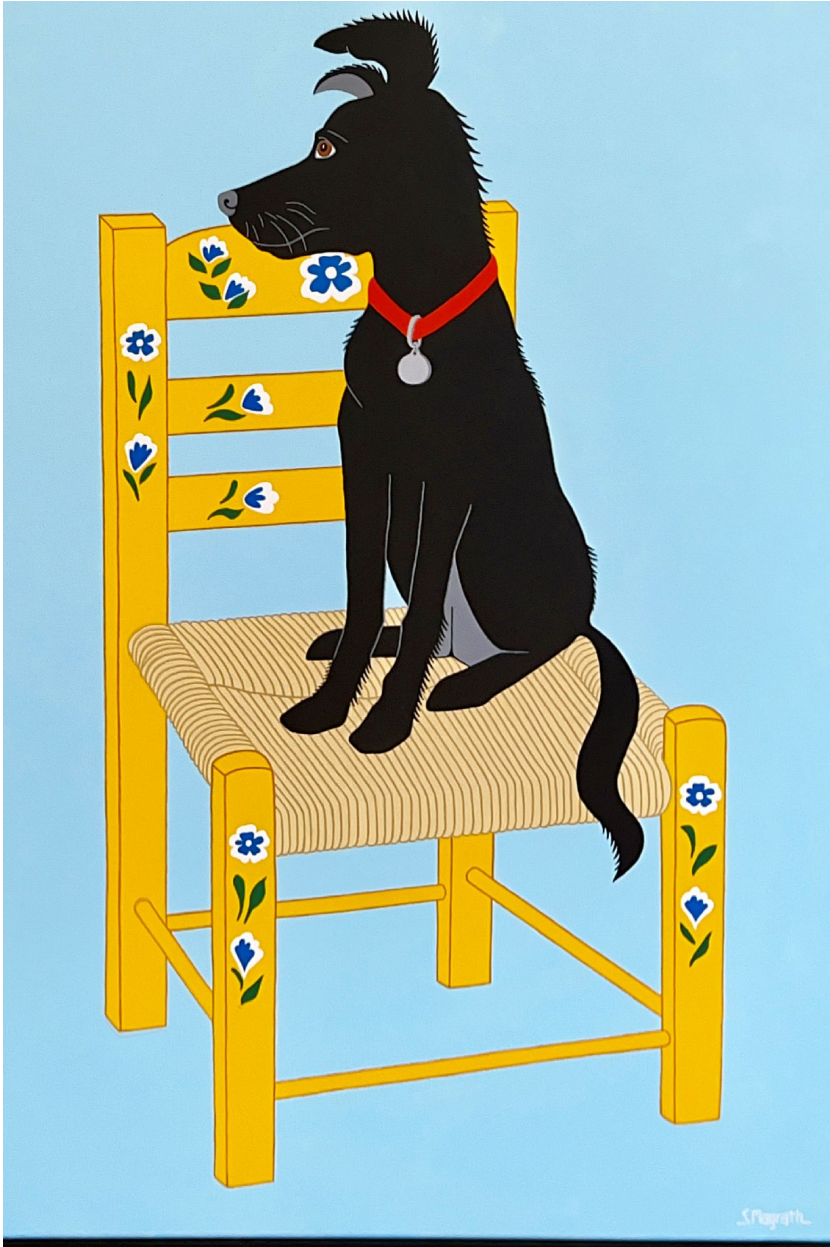

JRB ART
AT THE ELMS
Paseo Arts District

Sandy Magrath, *La Silla Mexicana*

Acrylic on Canvas, 36 x 24 in. (91.4 x 61 cm)
MA003, \$1,600