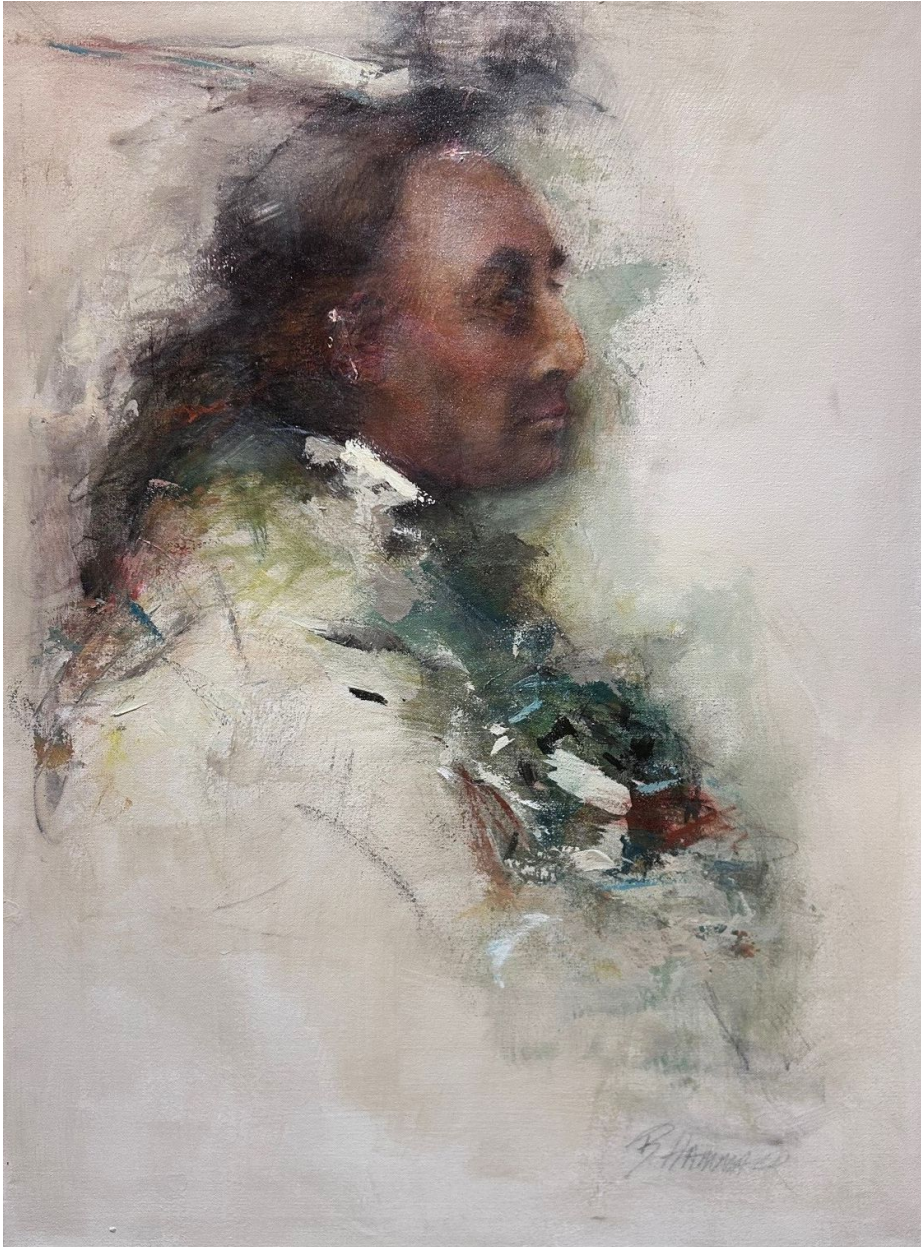

JRB ART
AT THE ELMS
Paseo Arts District

Beth Hammack, *Osage Chieftain*
, 2023

Acrylic and Pastel Pencil on Canvas, 30 x 40 in. (76.2 x 101.6
cm)

0496, \$1,400