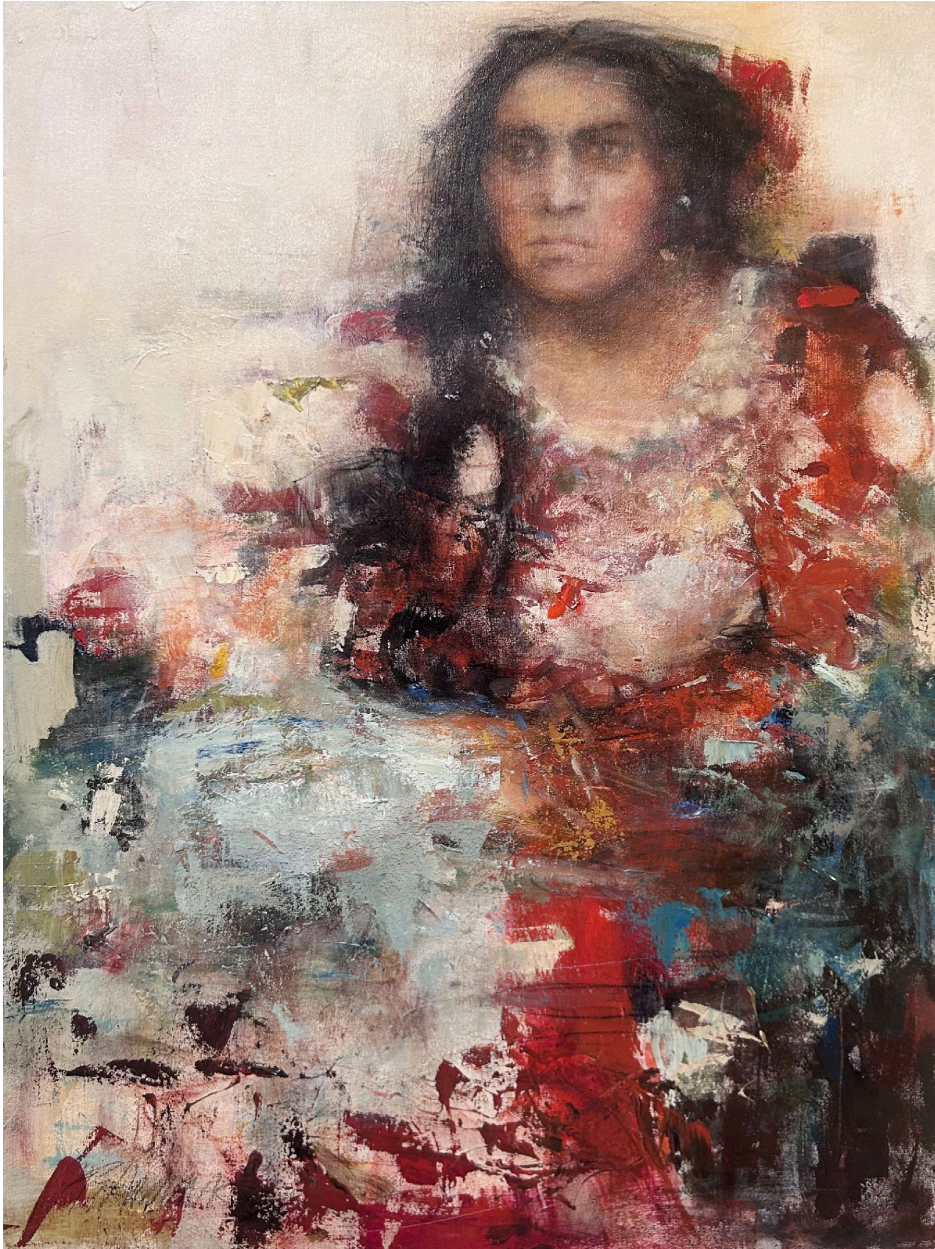

JRB ART
AT THE ELMS
Paseo Arts District

Beth Hammack, *Pawhuska Tragedy*
, 2023

Acrylic and Pastel Pencil on Canvas, 30 x 40 in. (76.2 x 101.6
cm)

0498, \$1,400