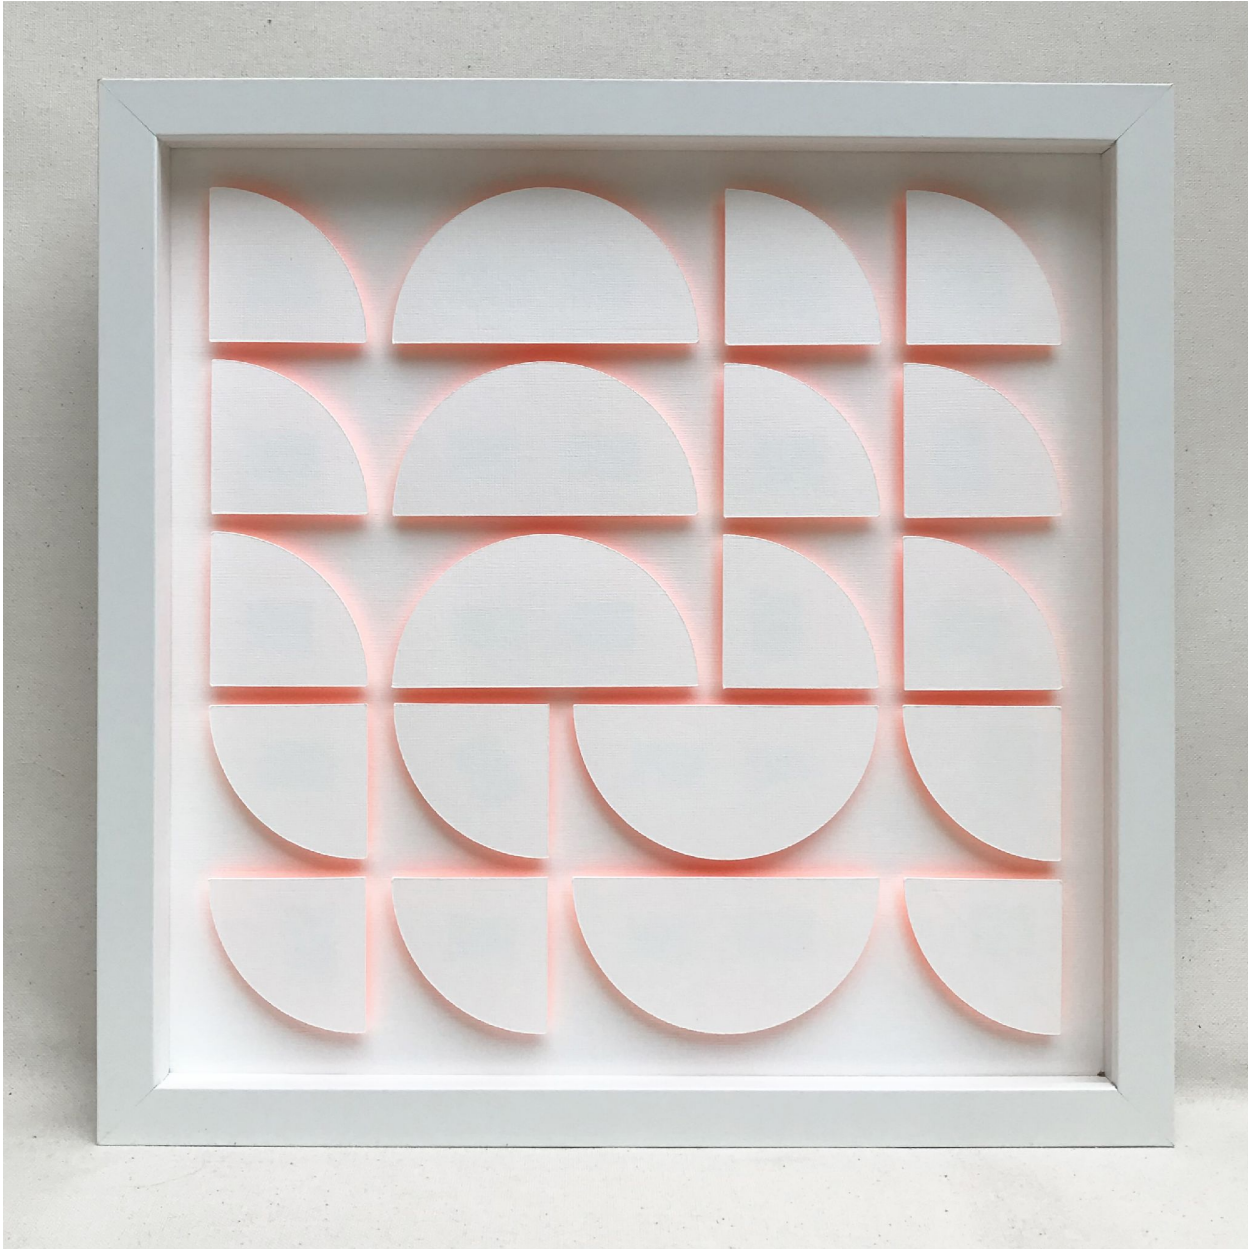

JRB ART
AT THE ELMS
Paseo Arts District

Steven Schmidt, *Halo #3*
Paper and Ink, 12 1/2 x 12 1/2 in. (31.8 x 31.8 cm)
0006, \$345