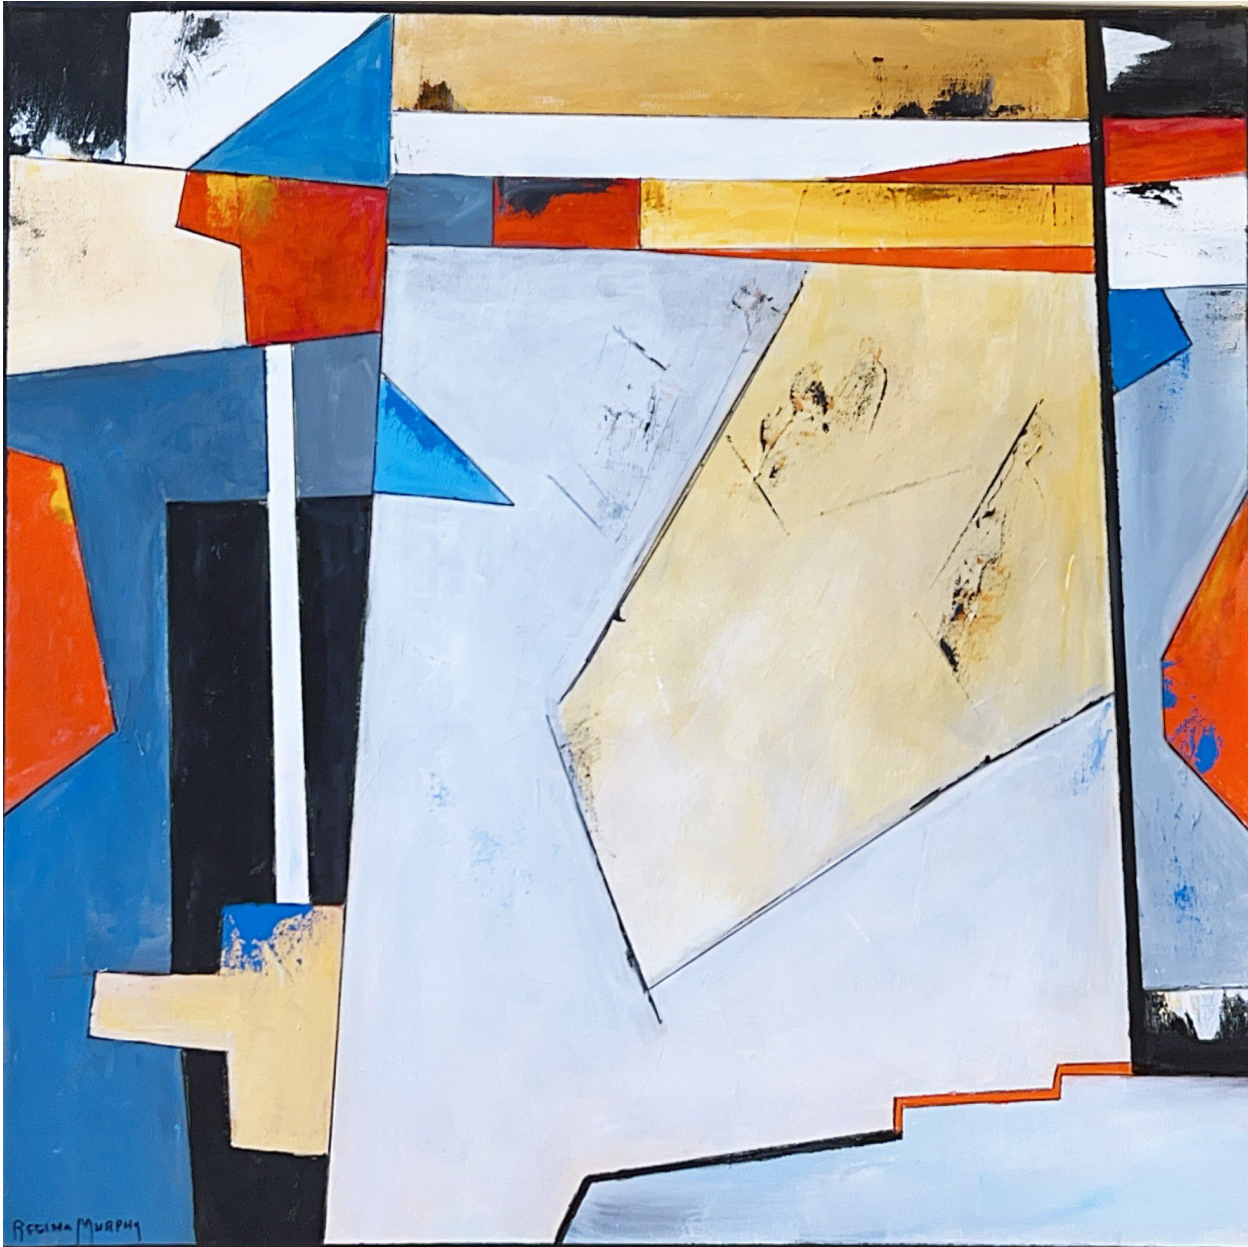

JRB ART
AT THE ELMS
Paseo Arts District

Regina Murphy, *Semaphore*
Acrylic on Canvas, 36 x 36 in. (91.4 x 91.4 cm)
0037, \$2,000