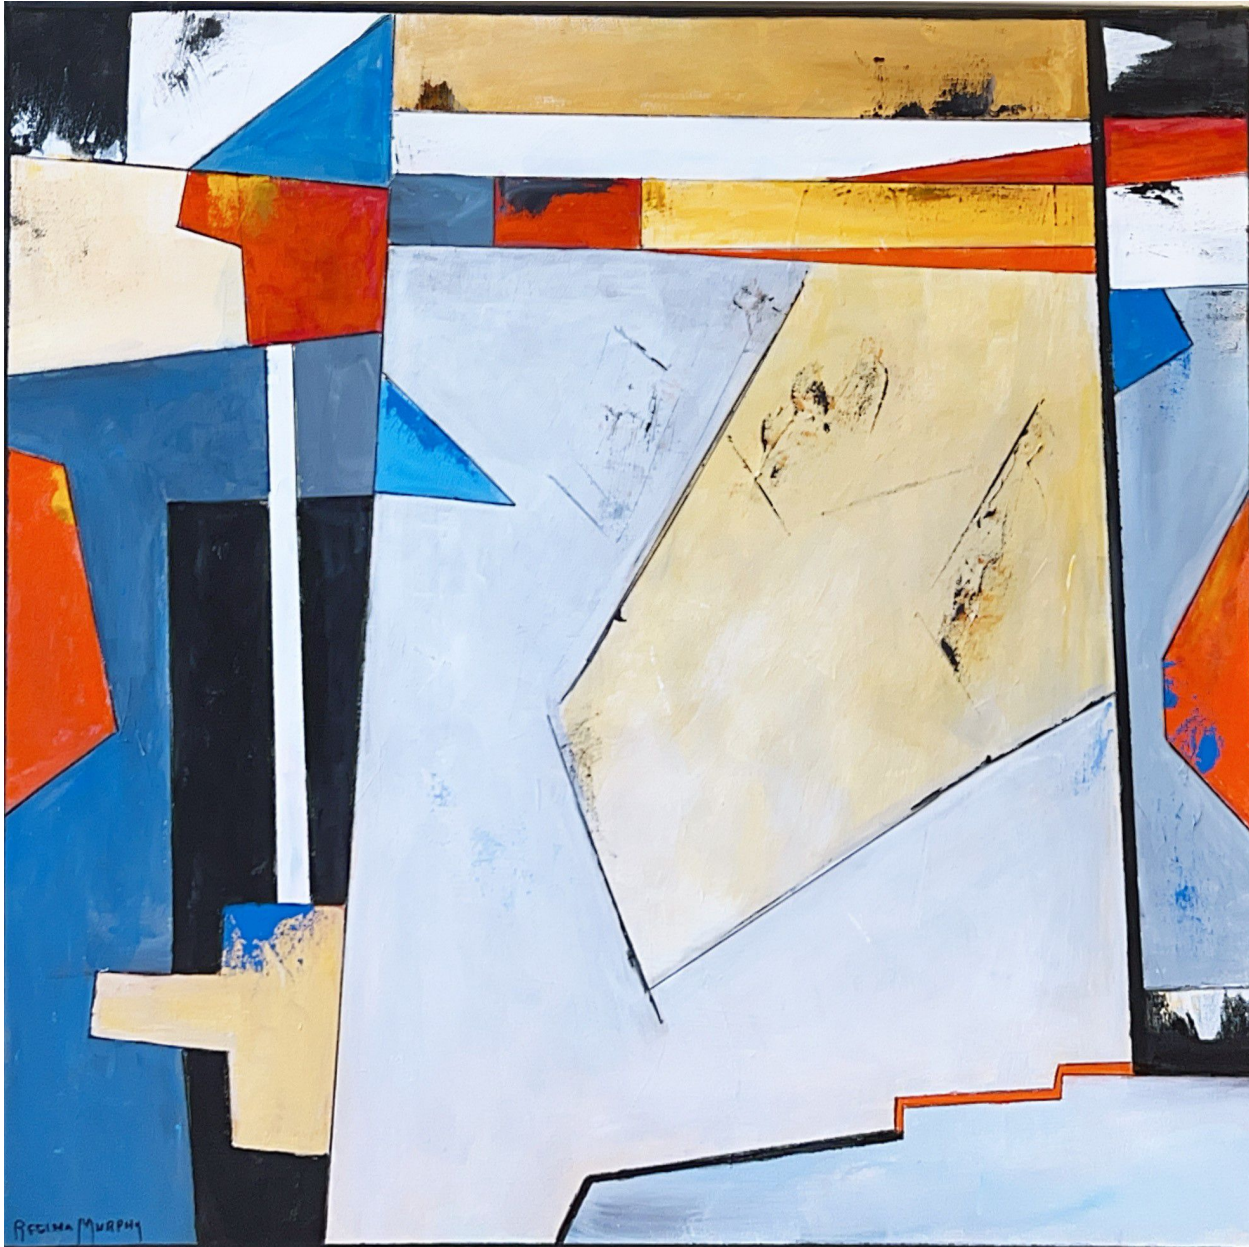

JRB ART
AT THE ELMS
Paseo Arts District

Regina Murphy, *Semaphore*
Acrylic on Canvas, 36 x 36 in. (91.4 x 91.4 cm)
0037, \$2,000