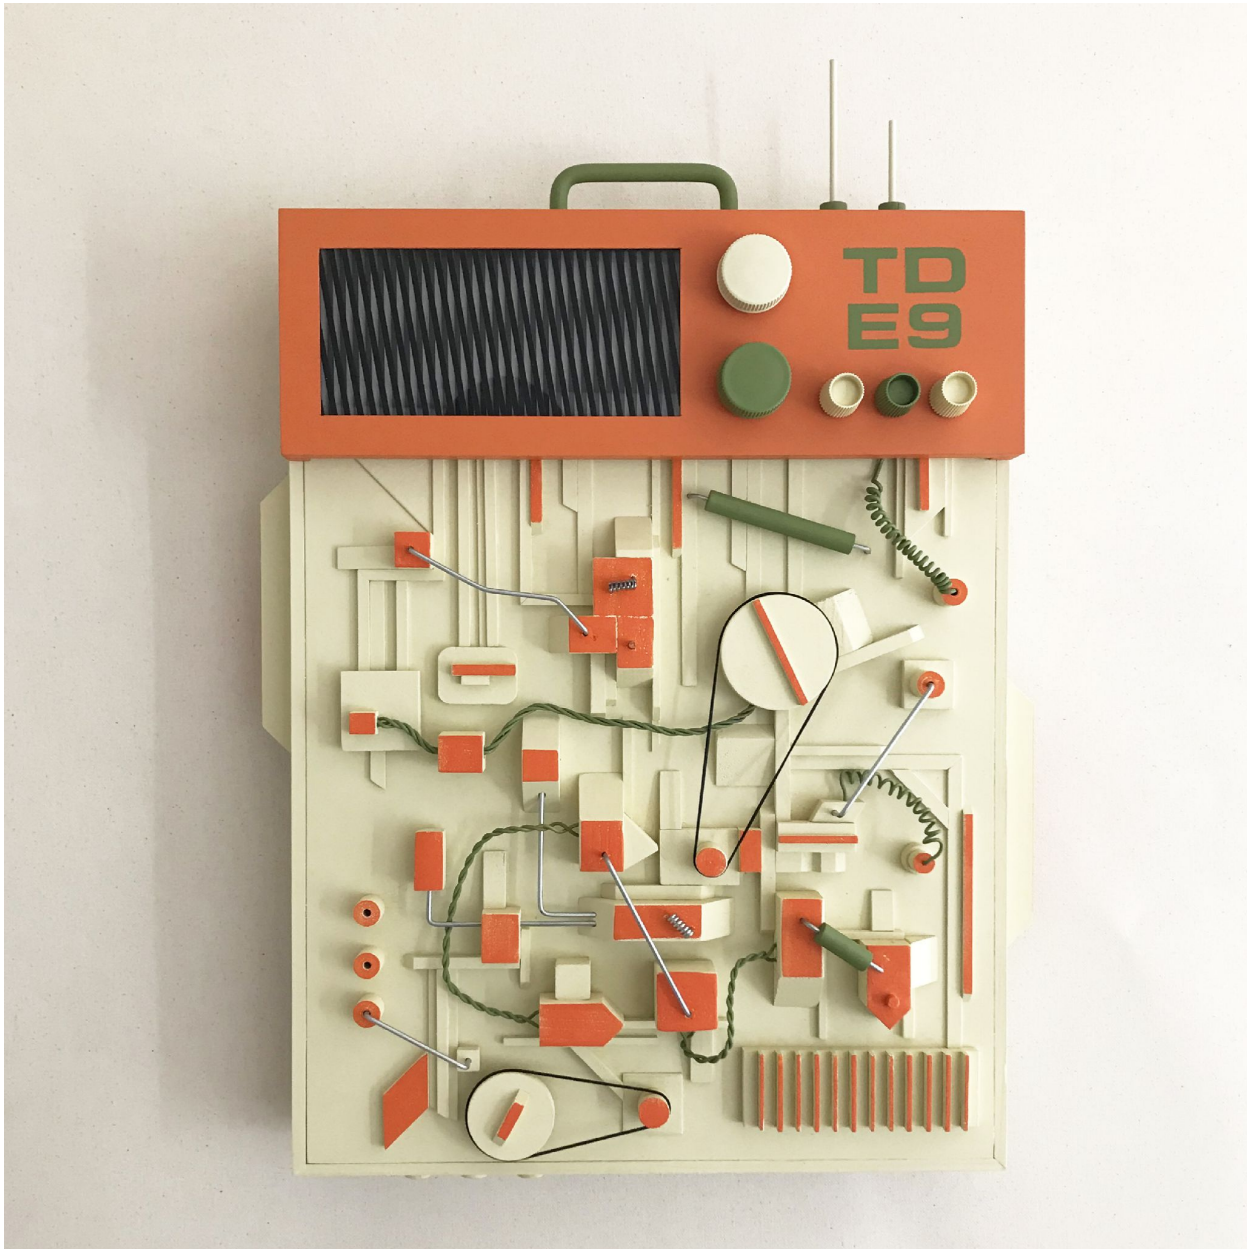

JRB ART
AT THE ELMS
Paseo Arts District

Steven Schmidt, *Terrain Vague: Portable Destabilization Unit [TDE9], aka "The Badger"*, 2023
Relief. Wood, metal, rubber, plastic, vinyl, acrylic paint, 16 x 12 in. (40.6 x 30.5 cm)
0019MM, \$1,100