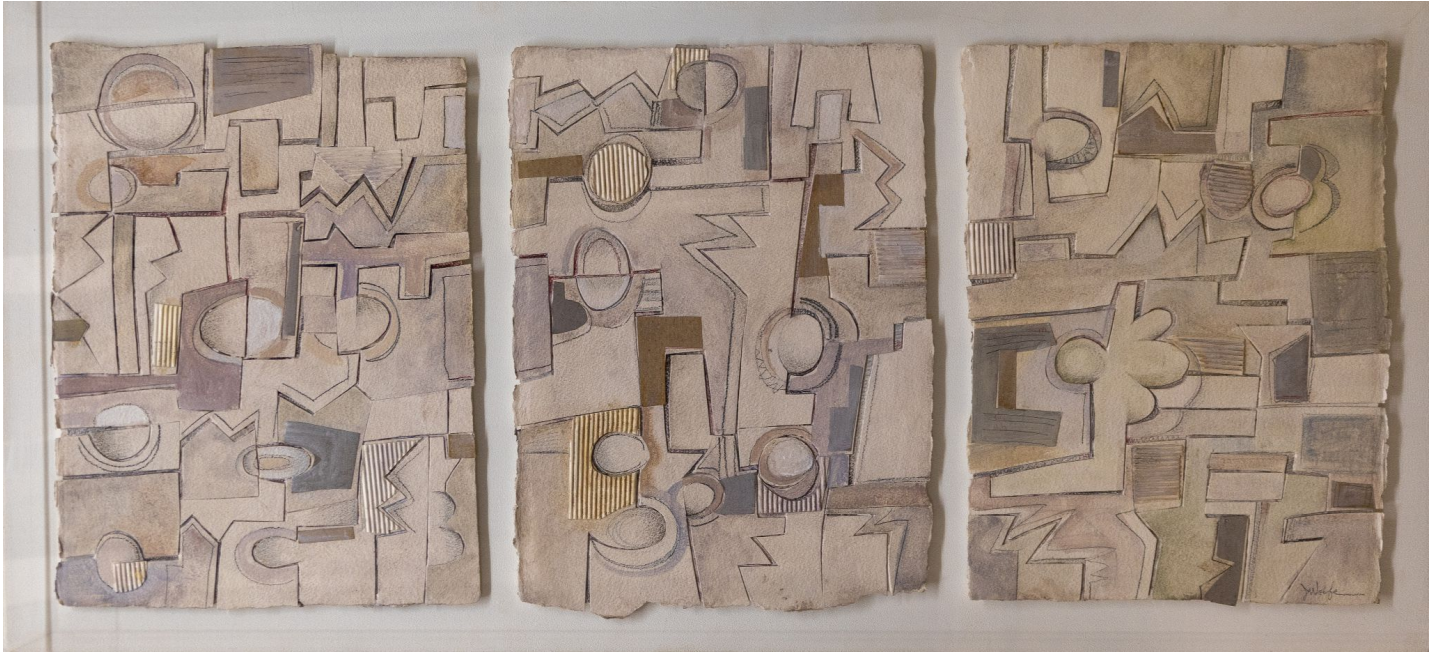

JRB ART
AT THE ELMS
Paseo Arts District

John Wolfe, *PAPER CONSTRUCTION #2678*
Paper, mixed media, 15 x 33 in. (38.1 x 83.8 cm)
WOL789, \$1,800