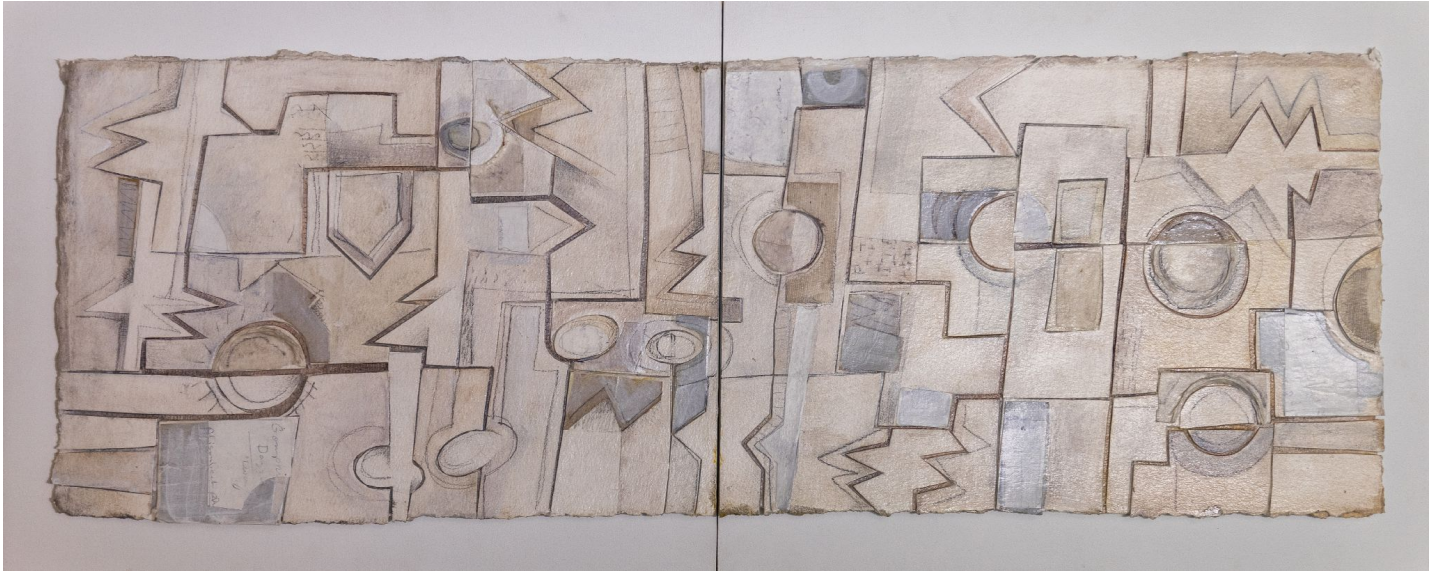

JRB ART
AT THE ELMS
Paseo Arts District

John Wolfe, *White Paper series #42 (diptych)*
MIXED MEDIA ON WOOD, 16 x 40 in. (40.6 x 101.6 cm)
WOL774, \$1,500