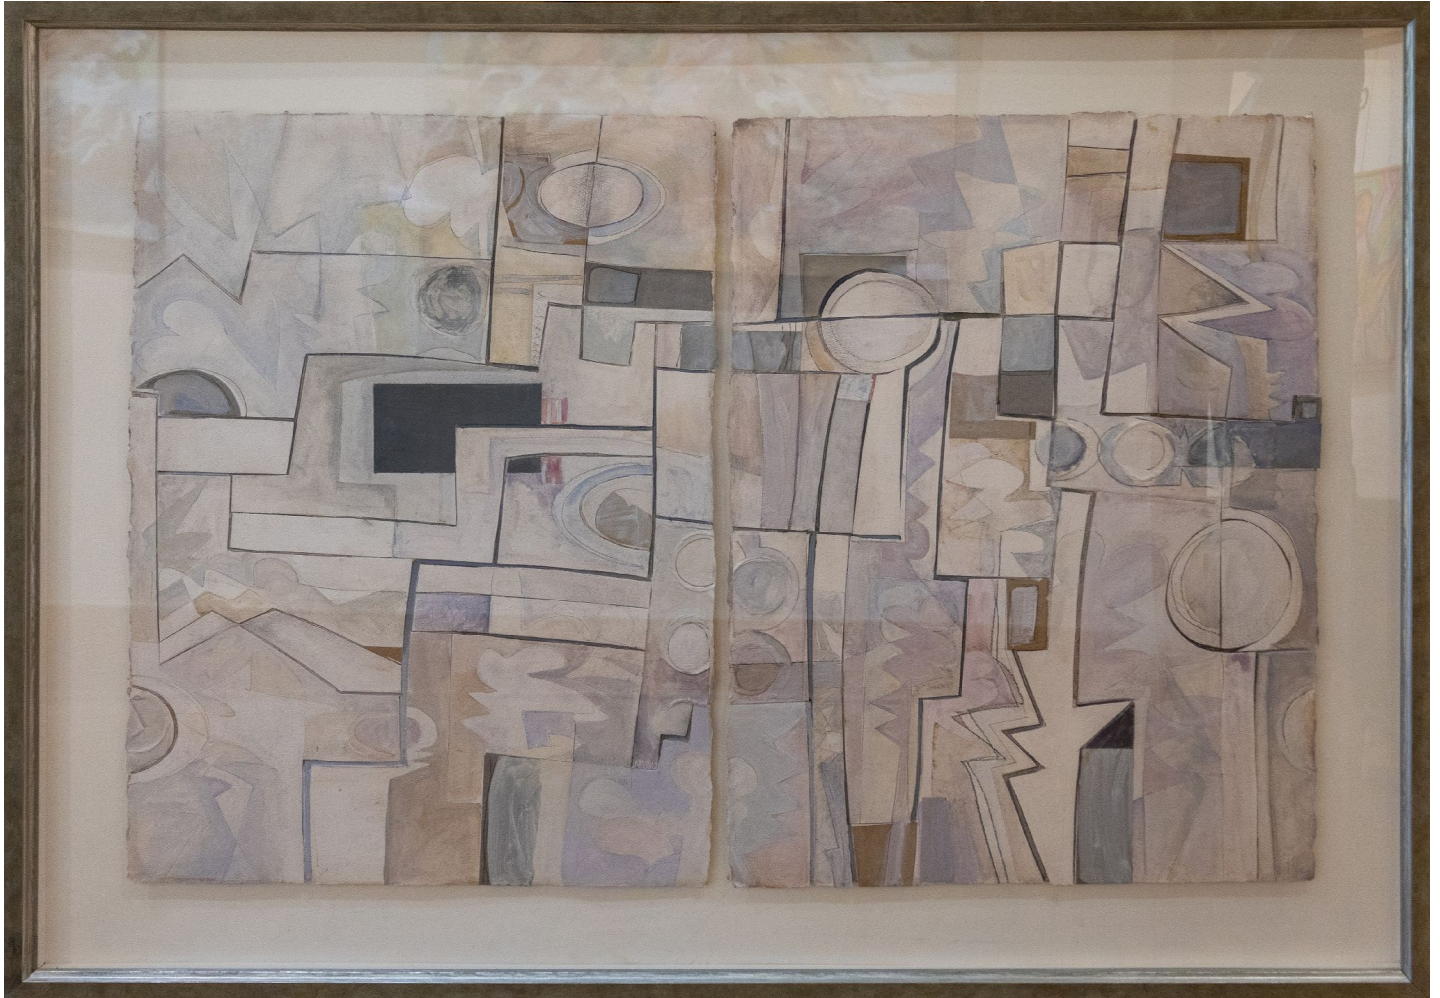

JRB ART
AT THE ELMS
Paseo Arts District

John Wolfe, *PAPER CONSTRUCTION #5152*
Paper, mixed media, 30 x 44 in. (76.2 x 111.8 cm)
WOL785, \$4,200