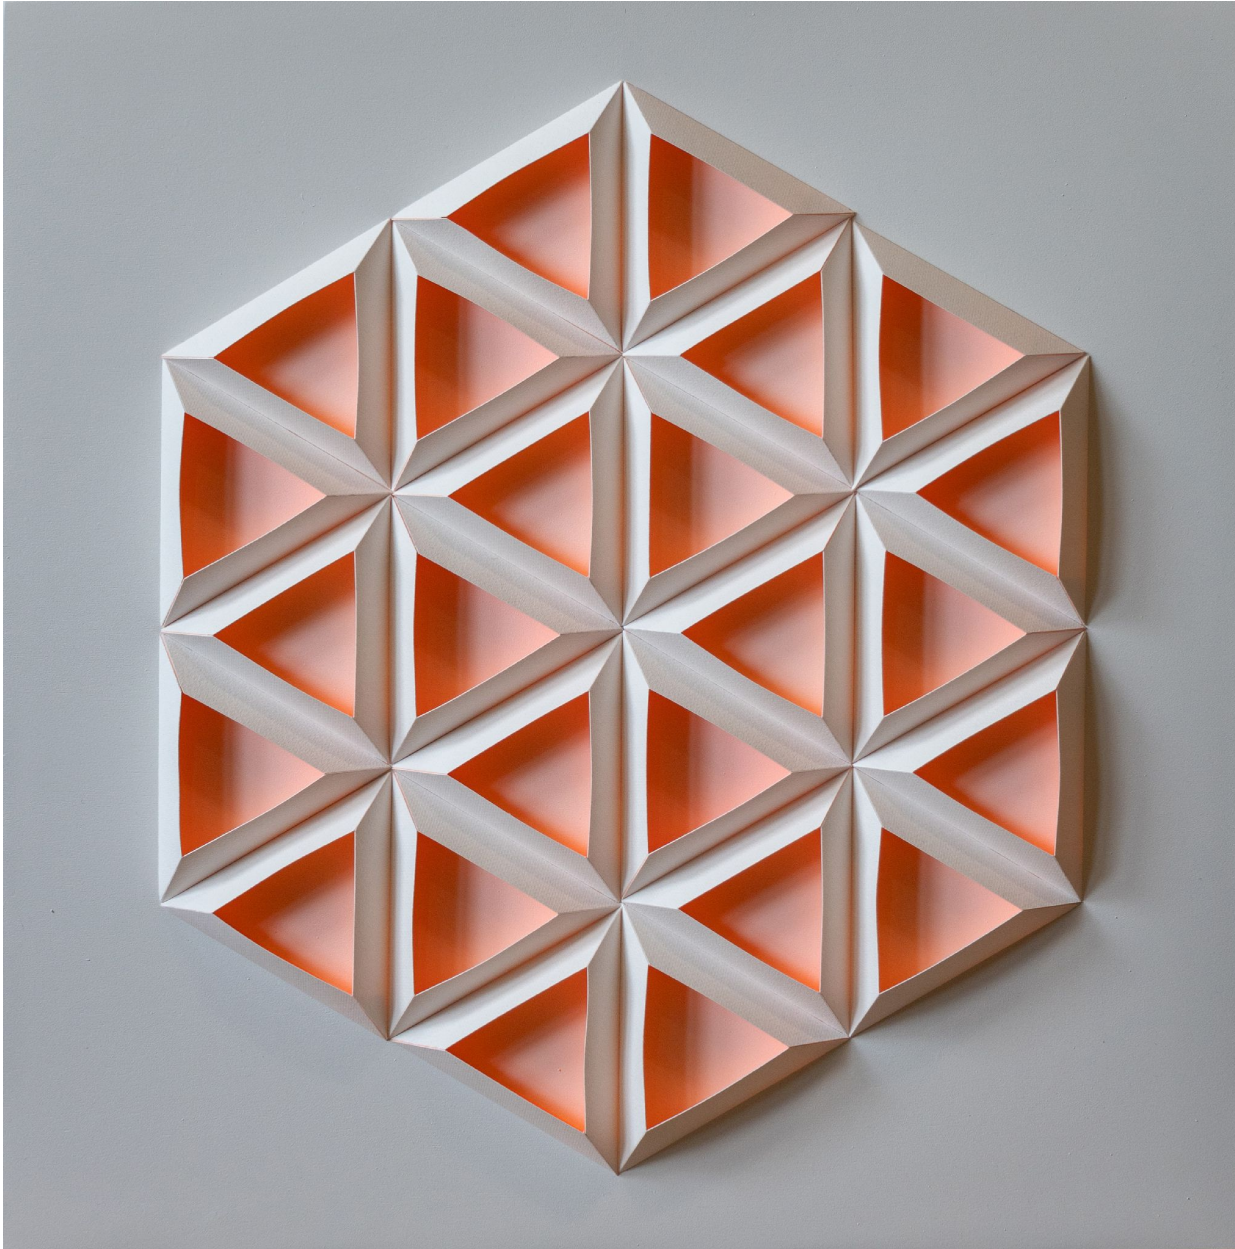

**JRB ART**  
**AT THE ELMS**  
Paseo Arts District

Steven Schmidt, *Halo 32 Enceladus (Moon of Saturn)*  
Painted Paper on Wood, 24 x 24 in. (61 x 61 cm)  
0024, \$950